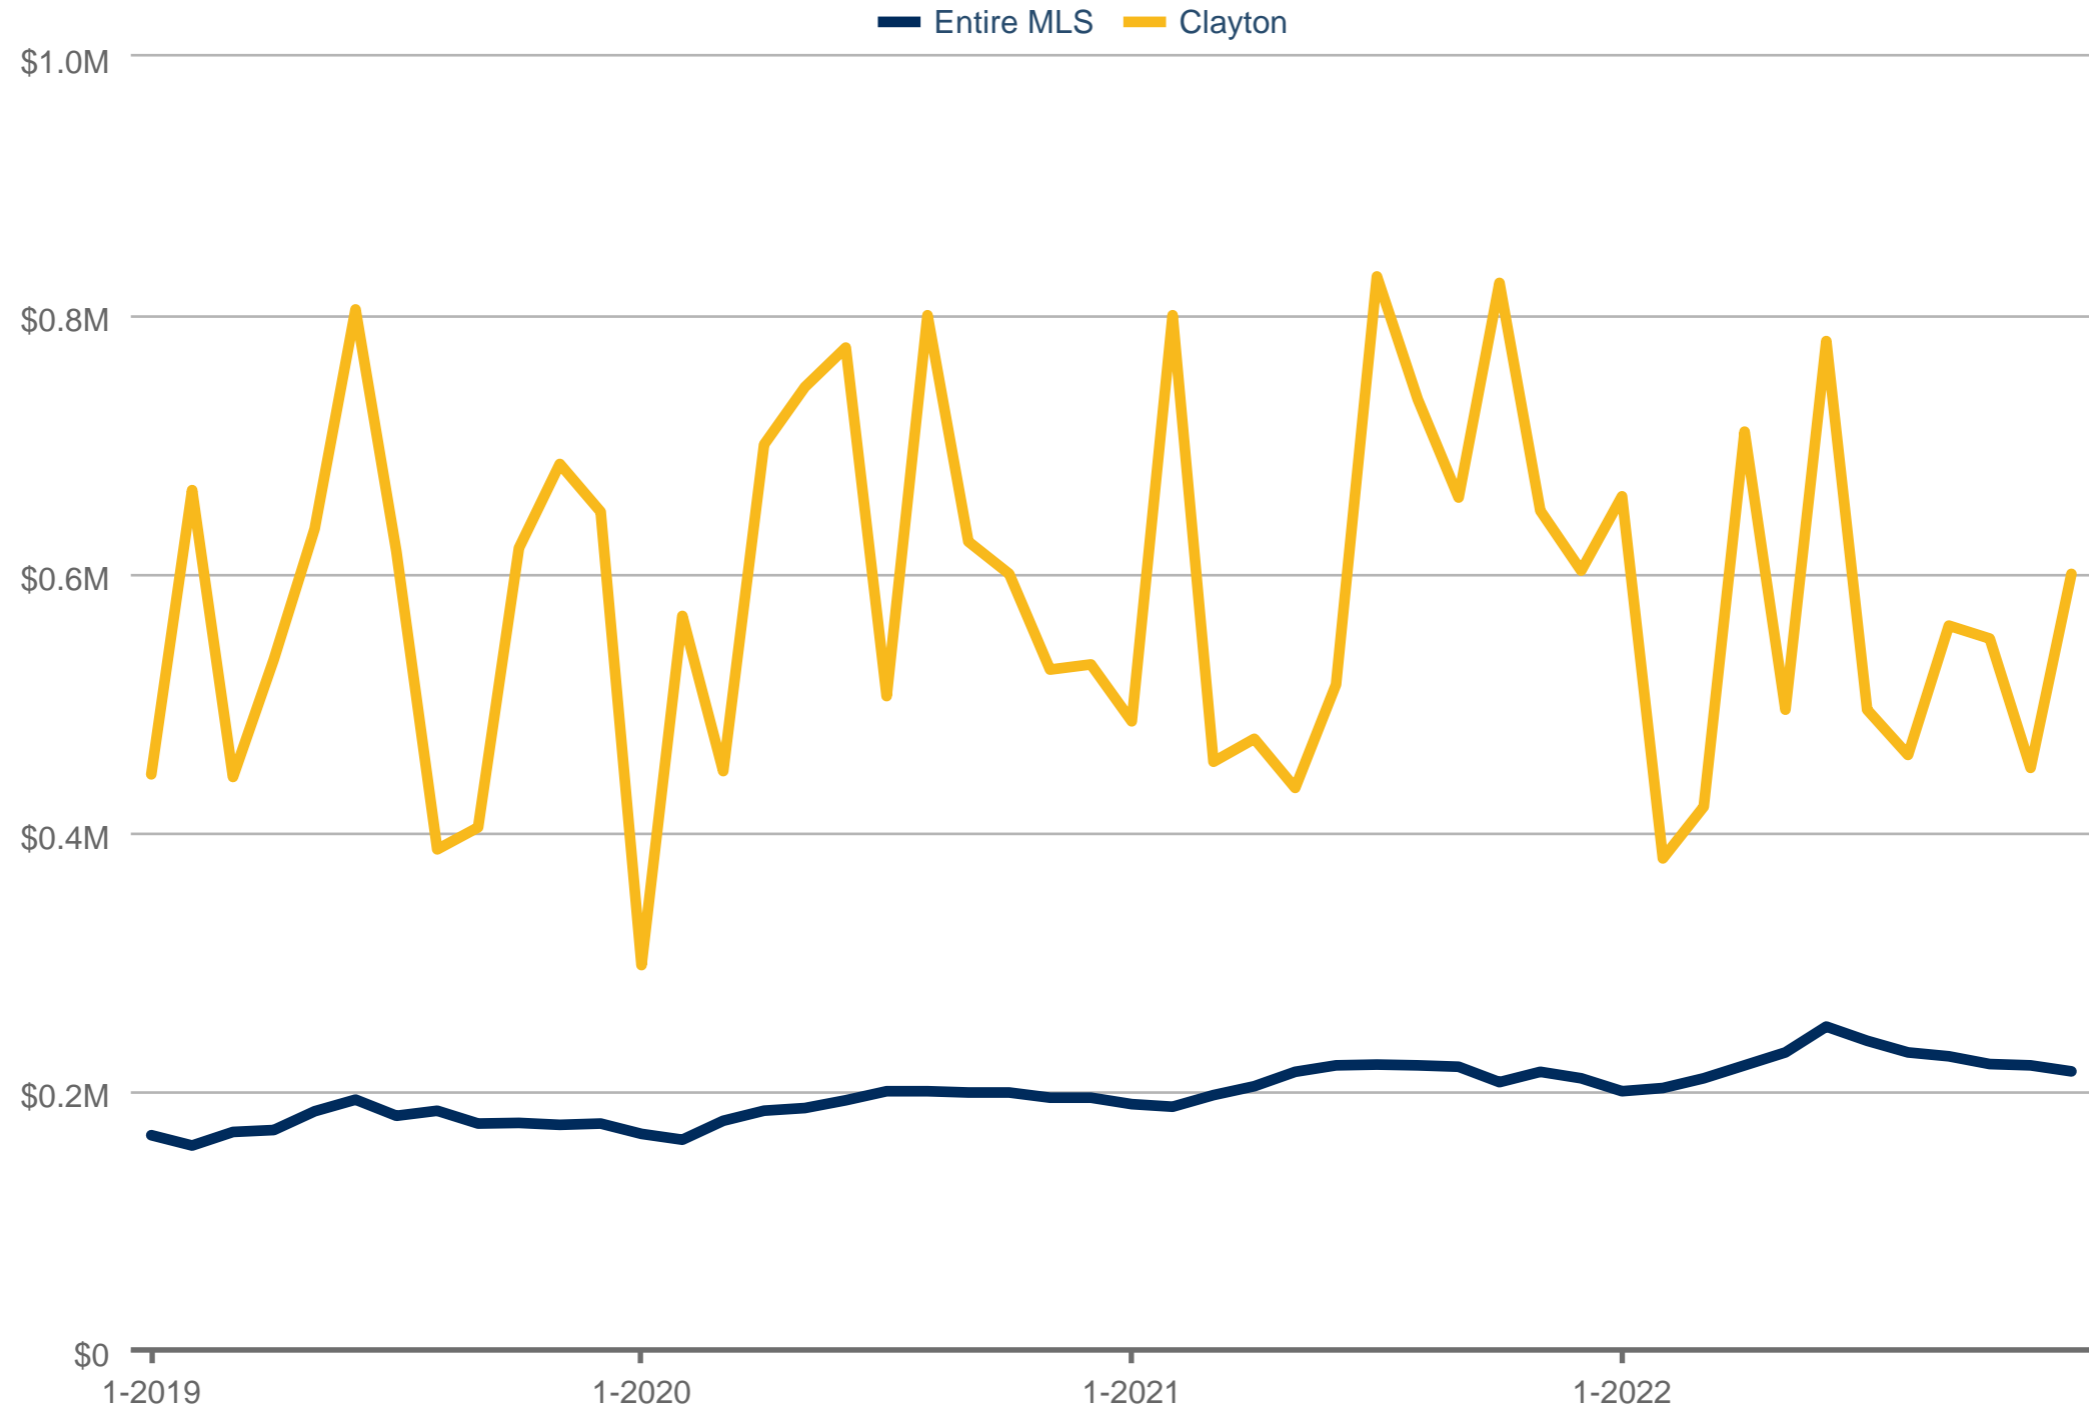

Median Sales Price

Entire MLS & Clayton

Each data point is one month of activity. Data is from January 7, 2023.

All data from MARIS®. InfoSparks© 2024 ShowingTime.