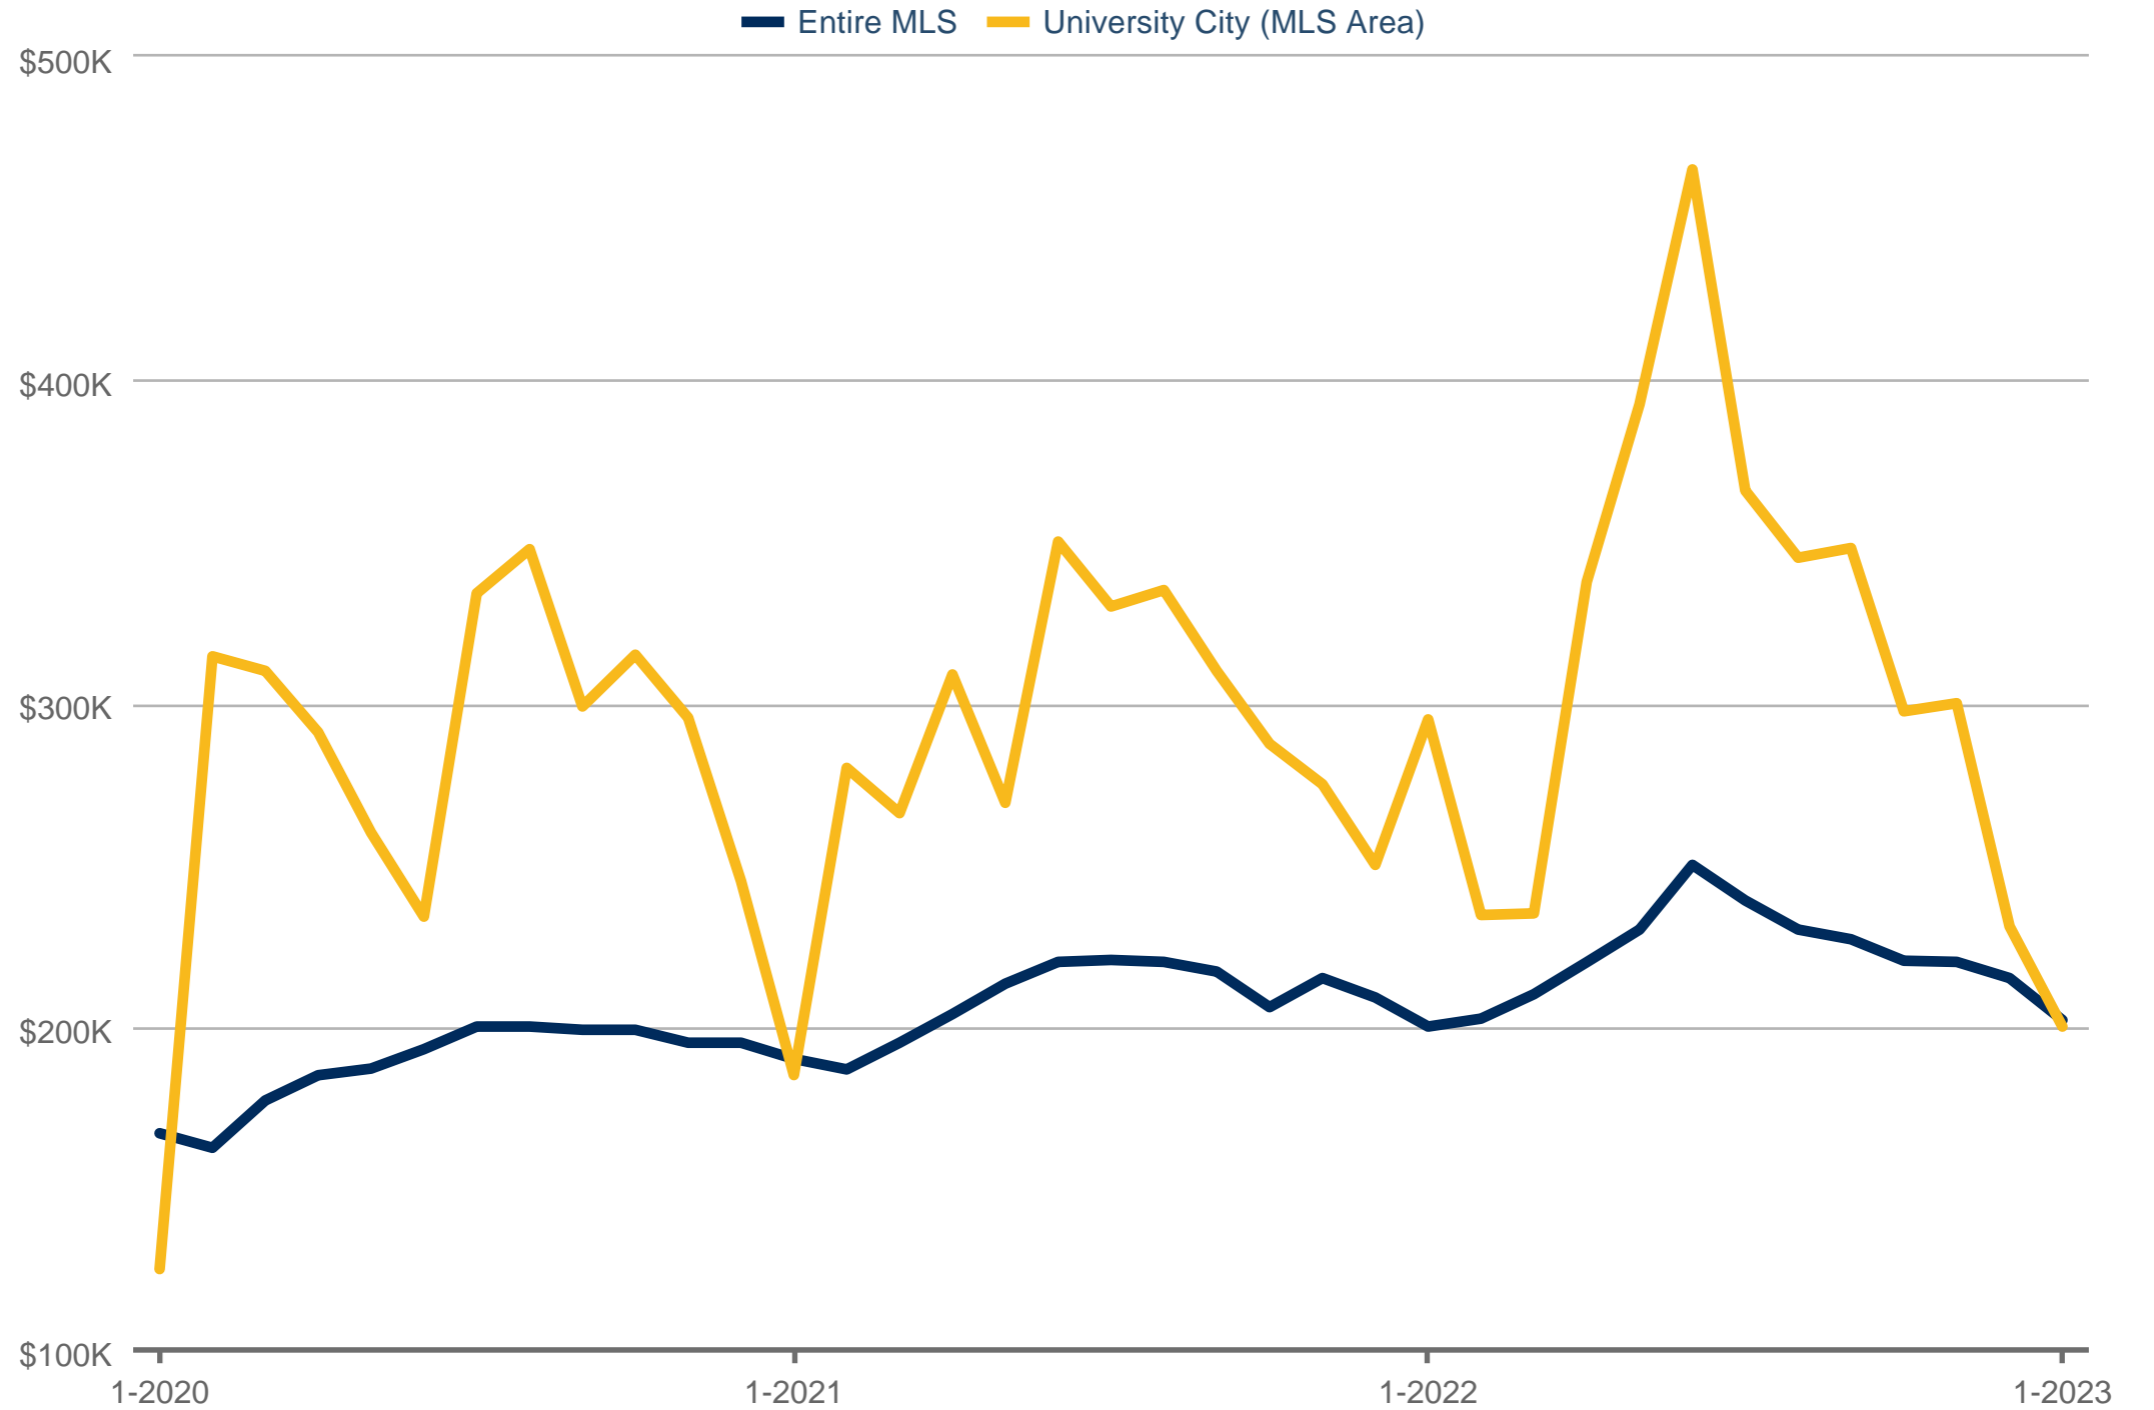

Median Sales Price

Entire MLS & University City (MLS Area)

Each data point is one month of activity. Data is from February 6, 2023.

All data from MARIS®. InfoSparks© 2024 ShowingTime.