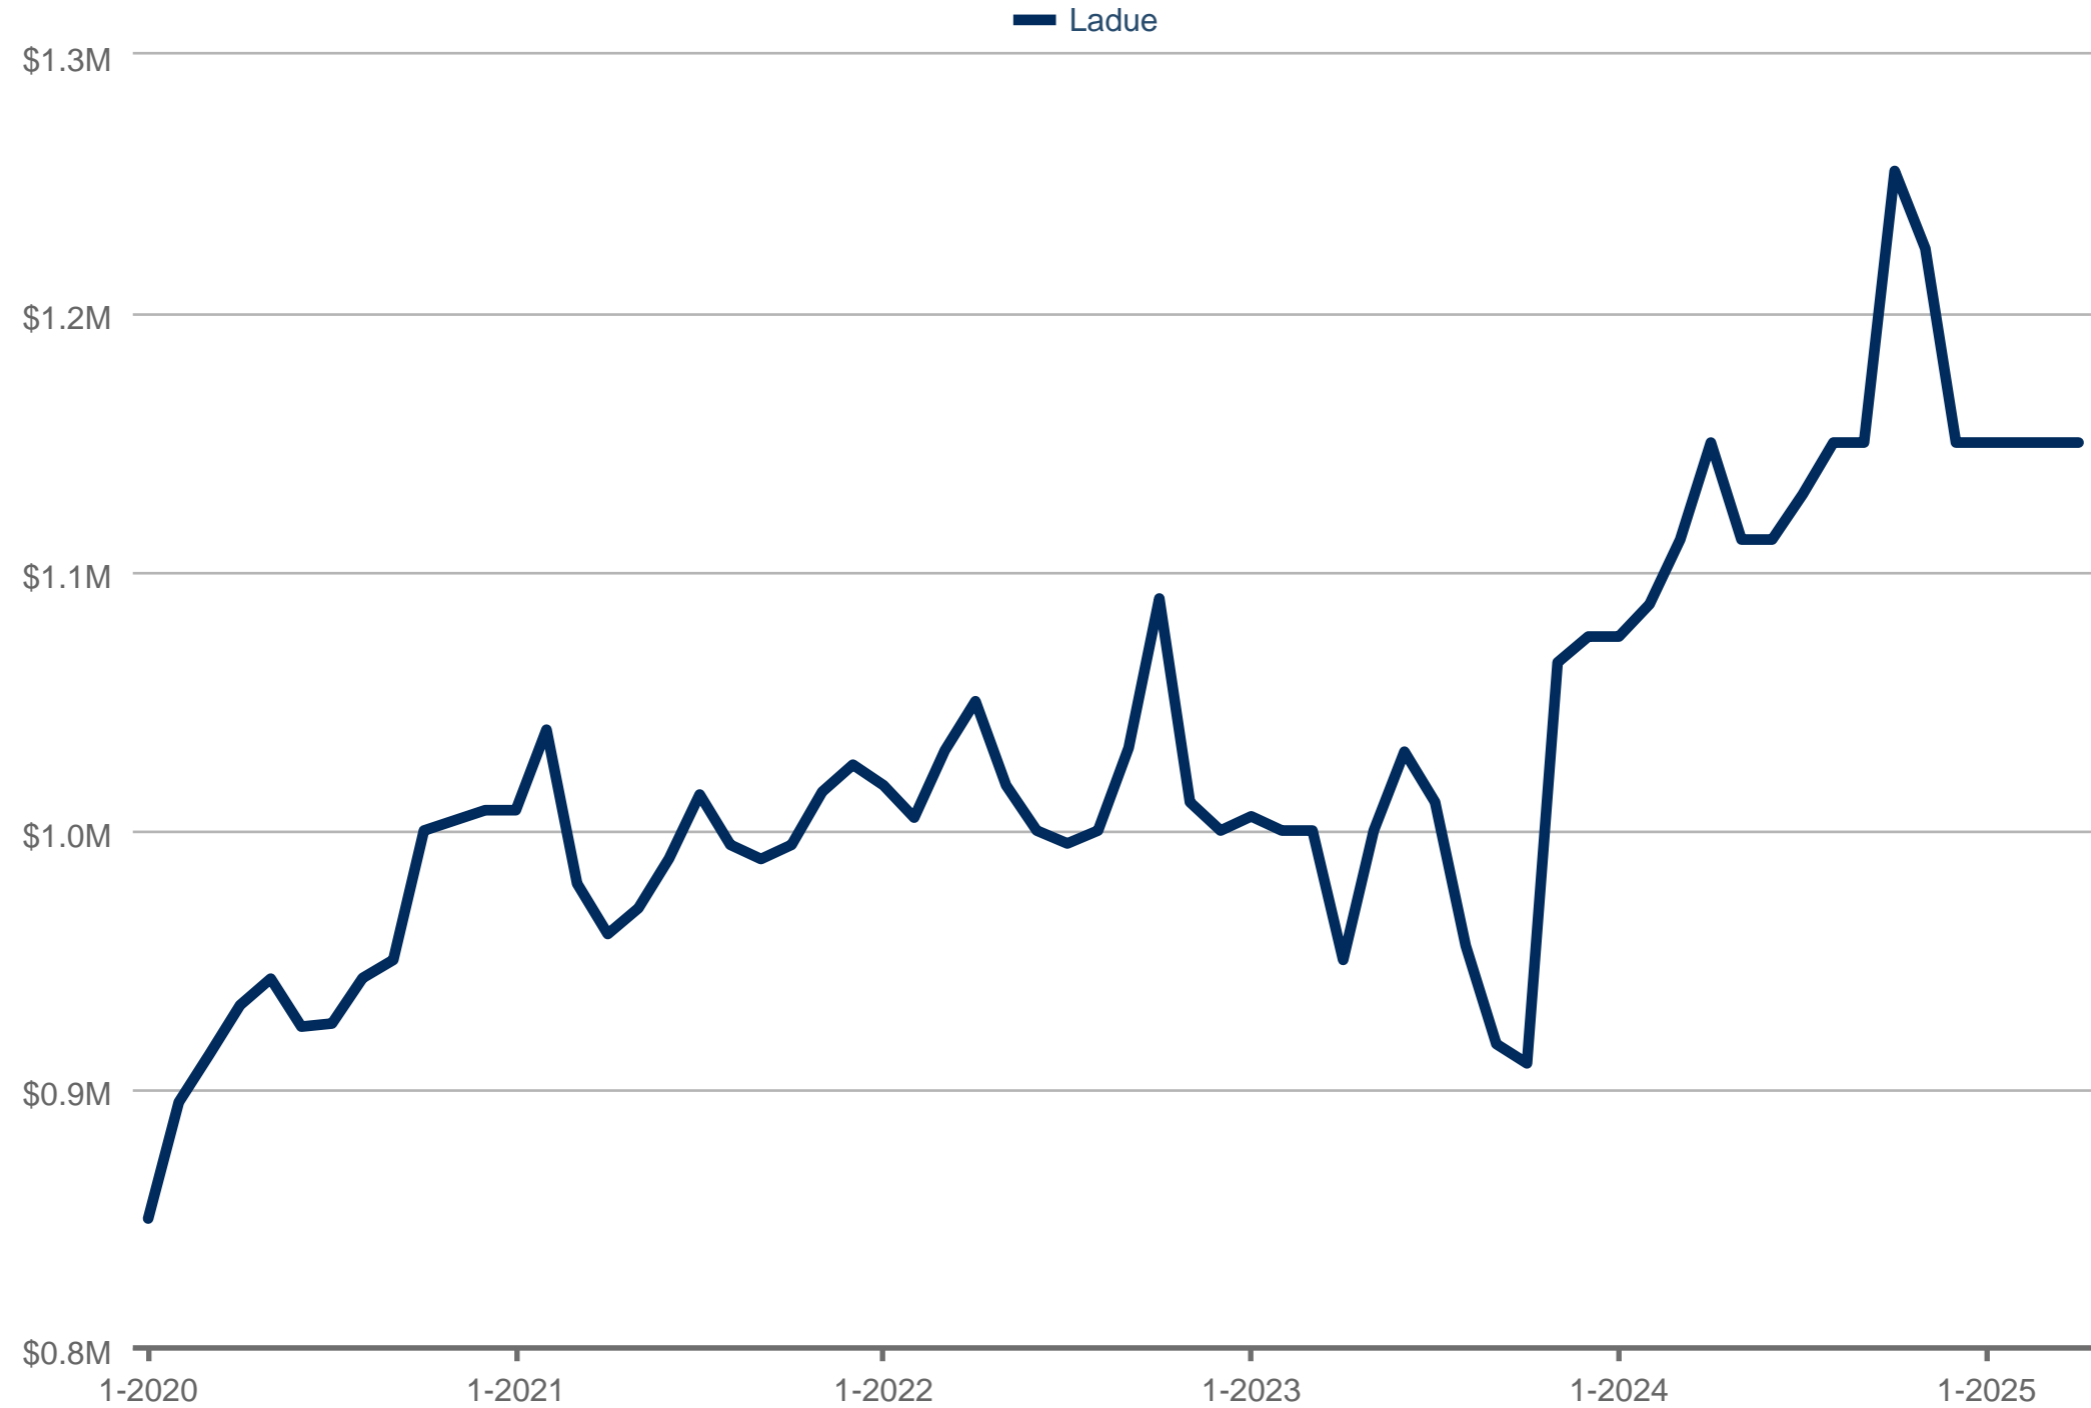

## Median Sales Price

Ladue: Residential

Each data point is 12 months of activity. Data is from May 17, 2025.