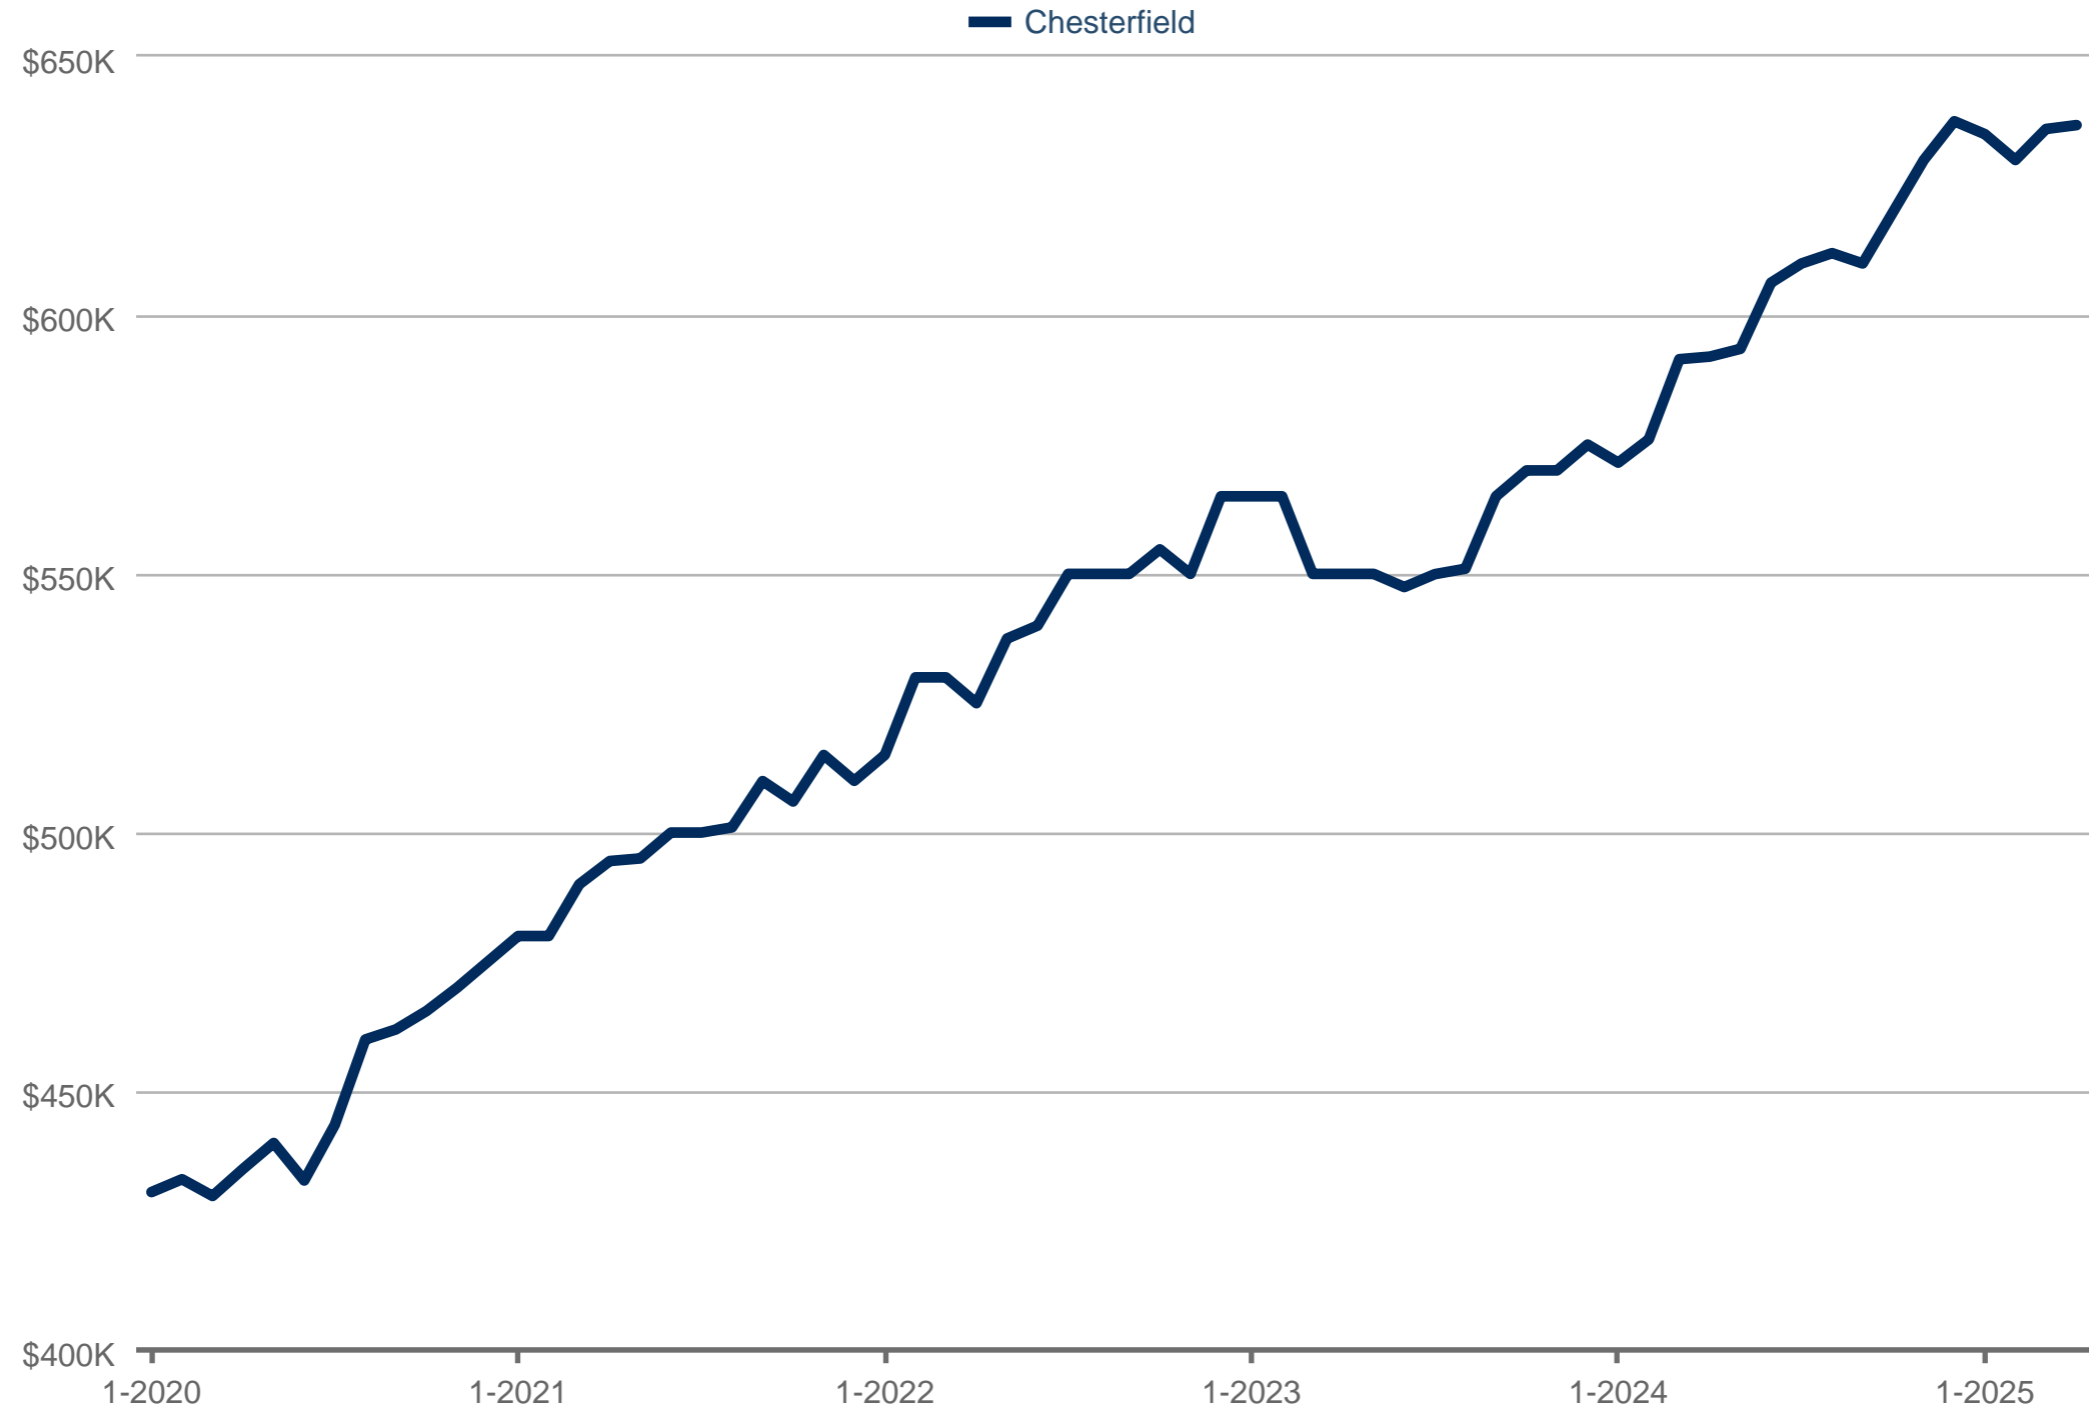

## Median Sales Price

Chesterfield: Residential

Each data point is 12 months of activity. Data is from May 17, 2025.