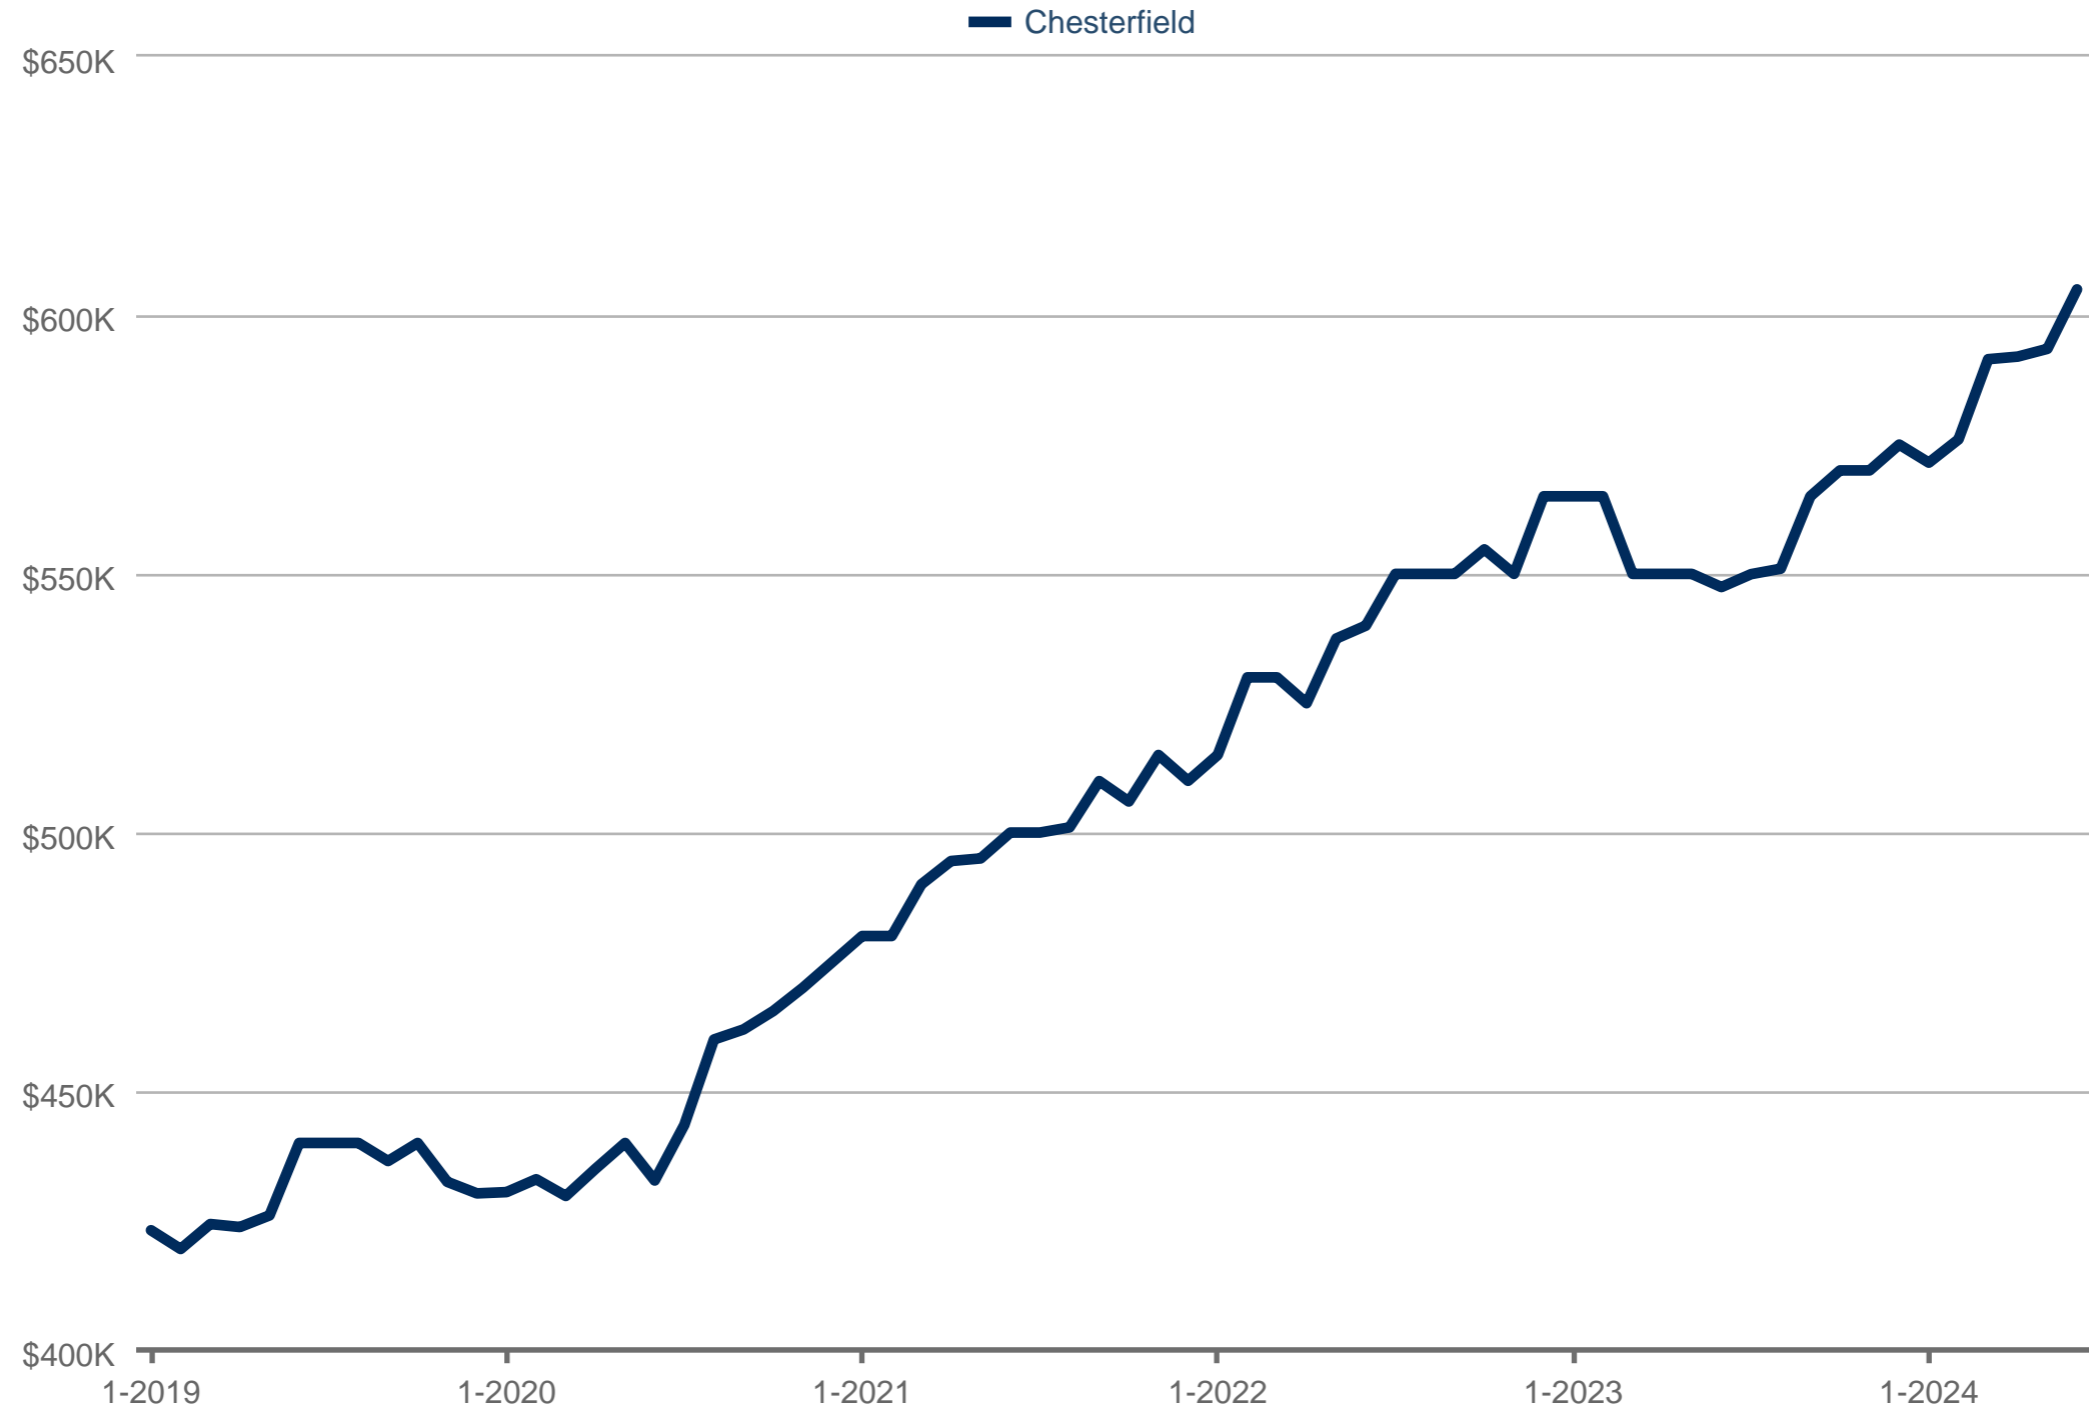

## Median Sales Price

Chesterfield: Residential

Each data point is 12 months of activity. Data is from July 27, 2024.