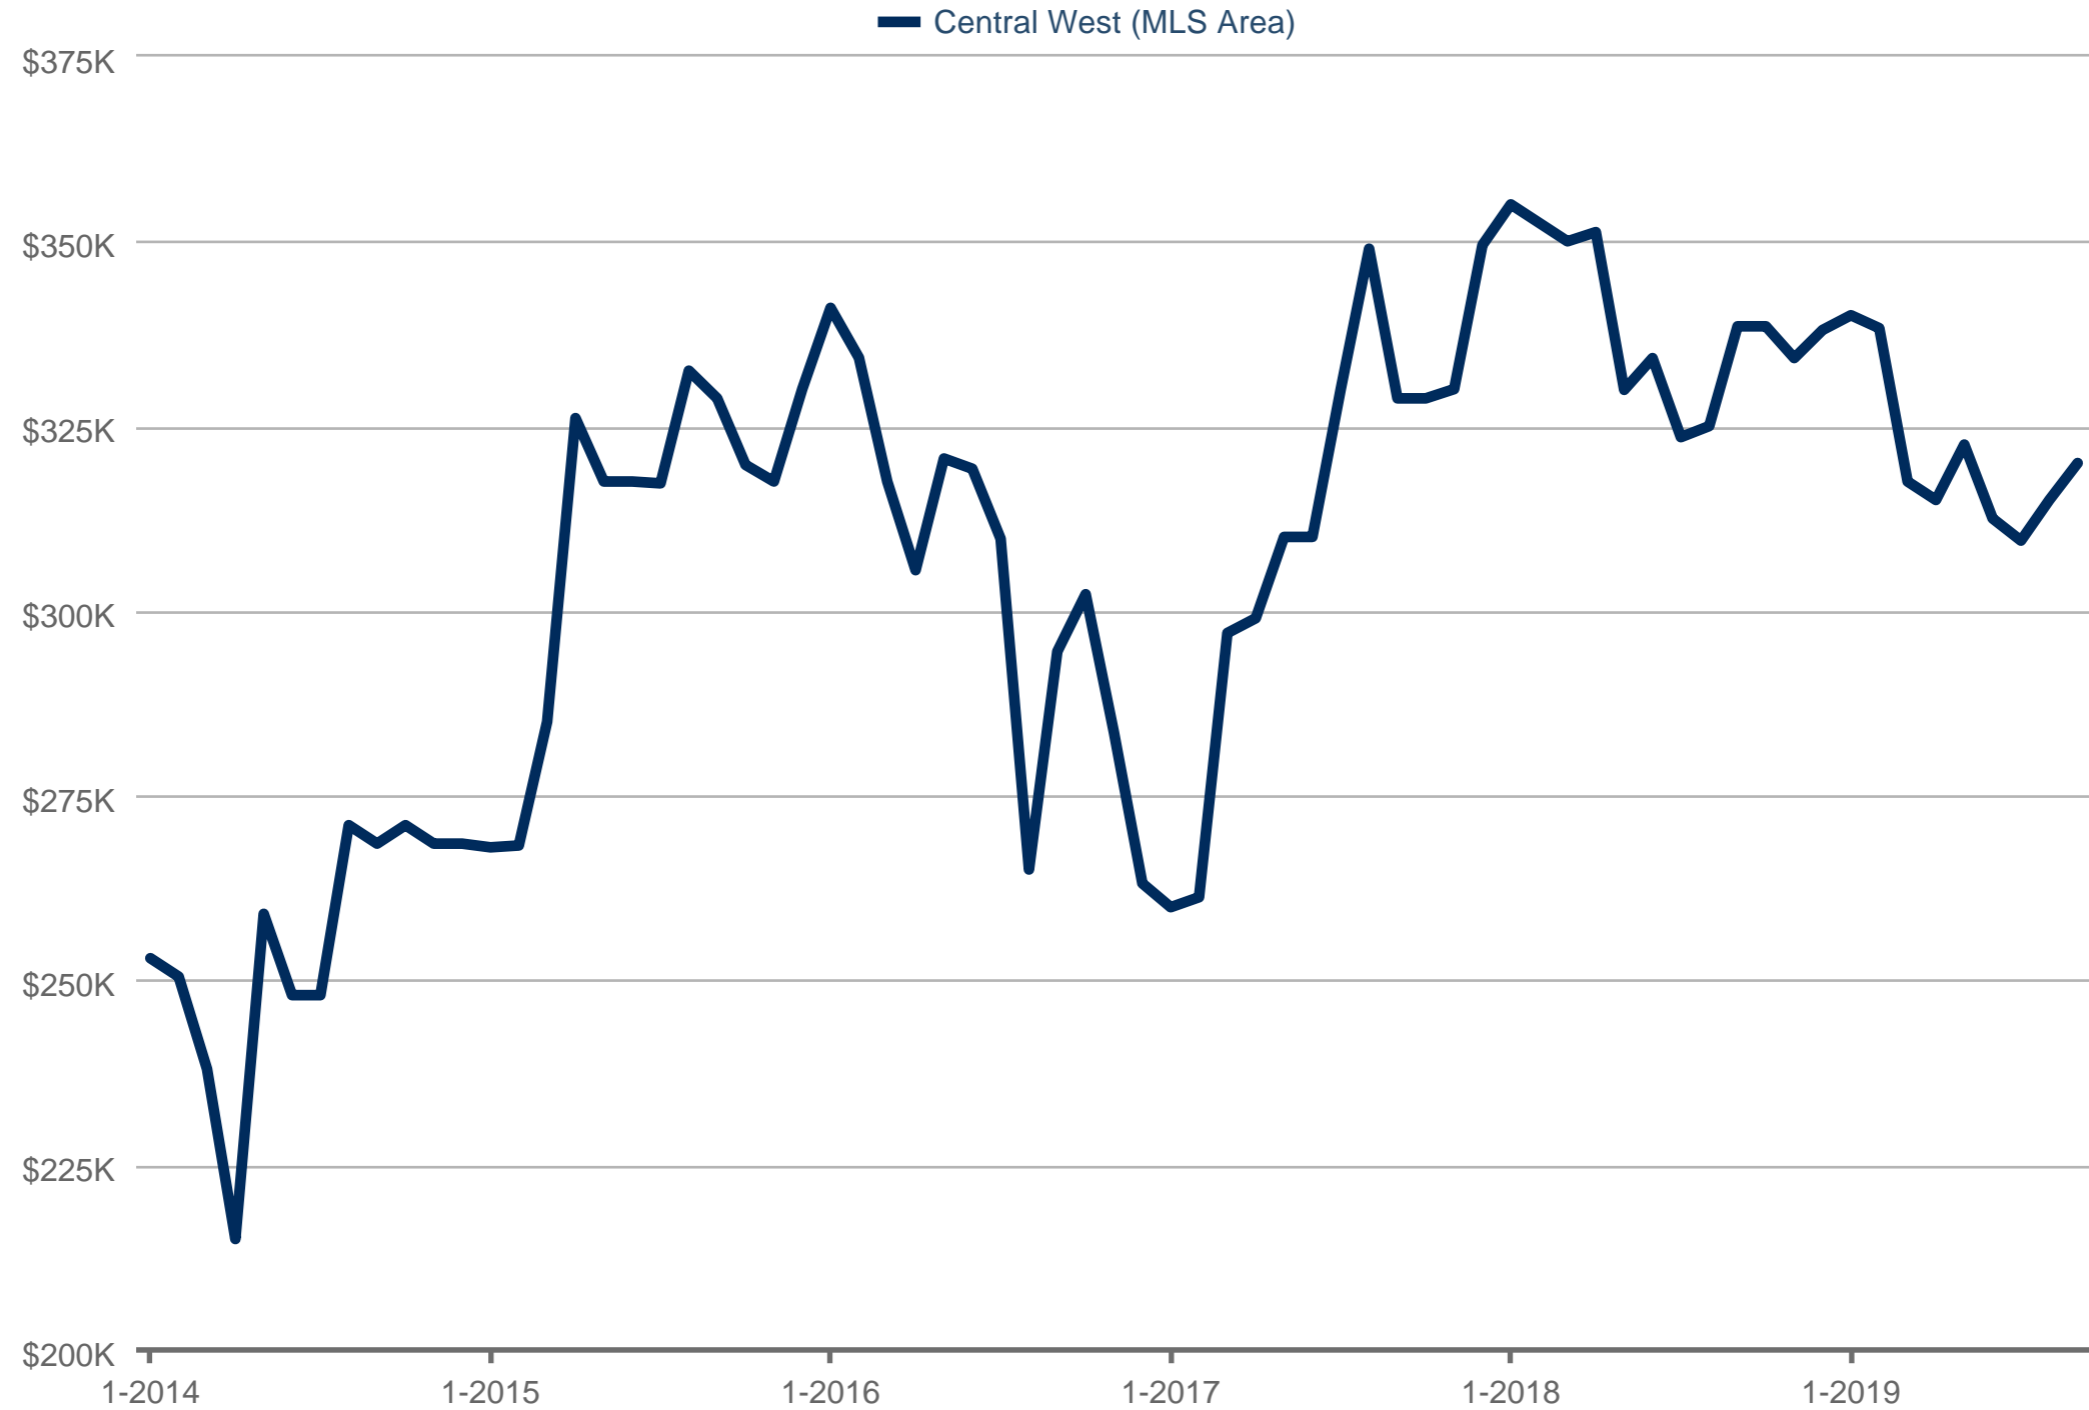

Median Sales Price

Central West (MLS Area): Residential

Each data point is 12 months of activity. Data is from October 12, 2019.