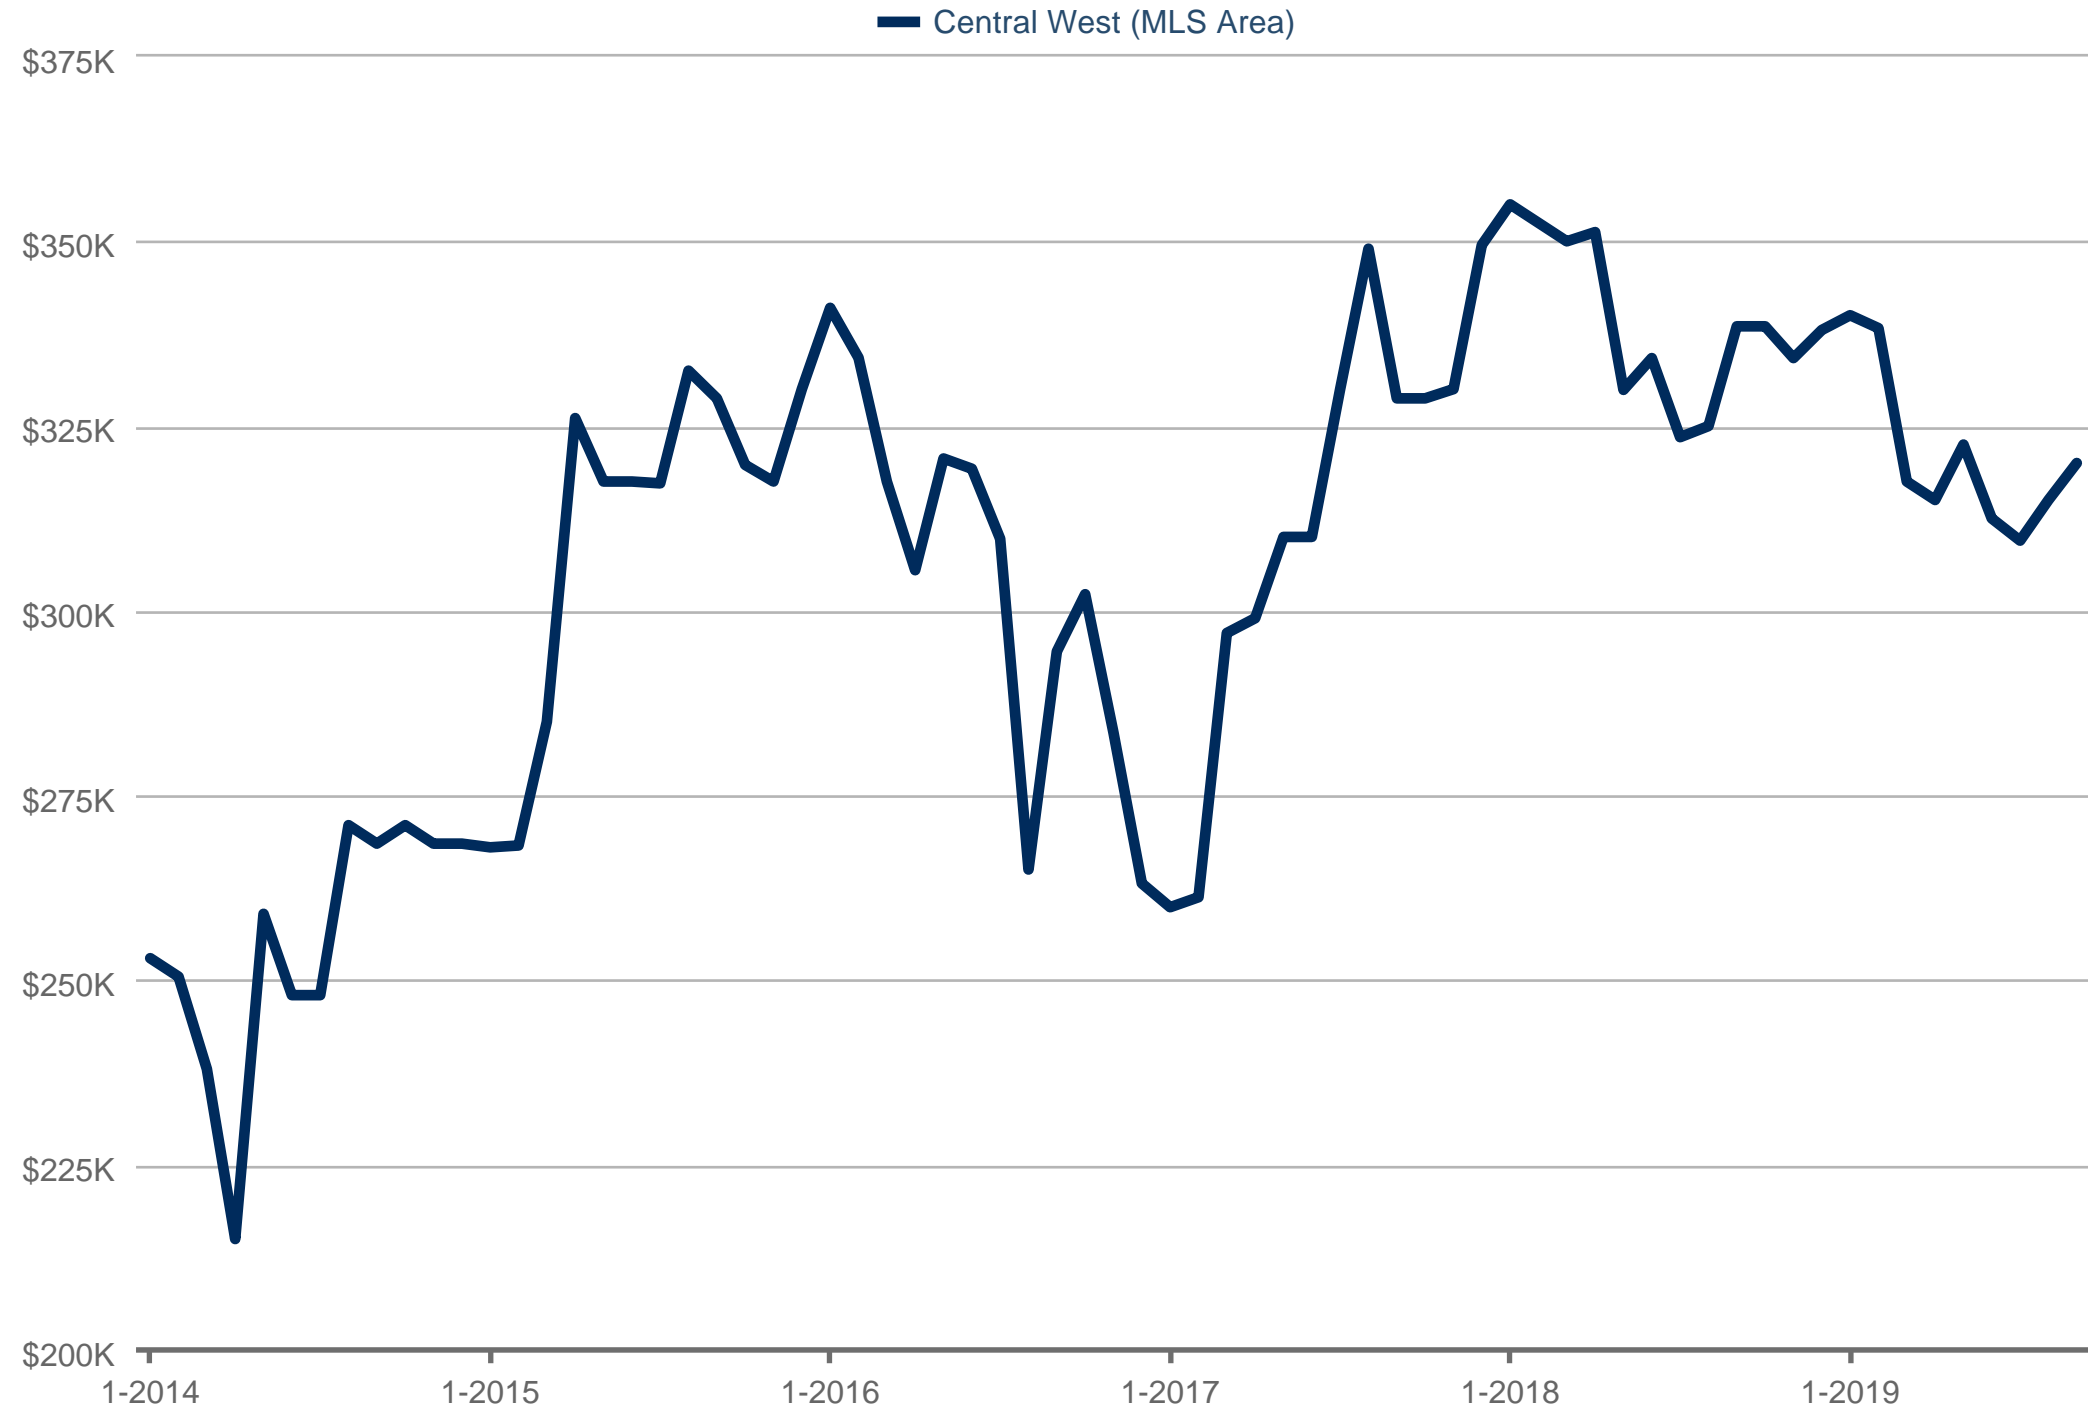

Median Sales Price

Central West (MLS Area): Residential

Each data point is 12 months of activity. Data is from October 12, 2019.