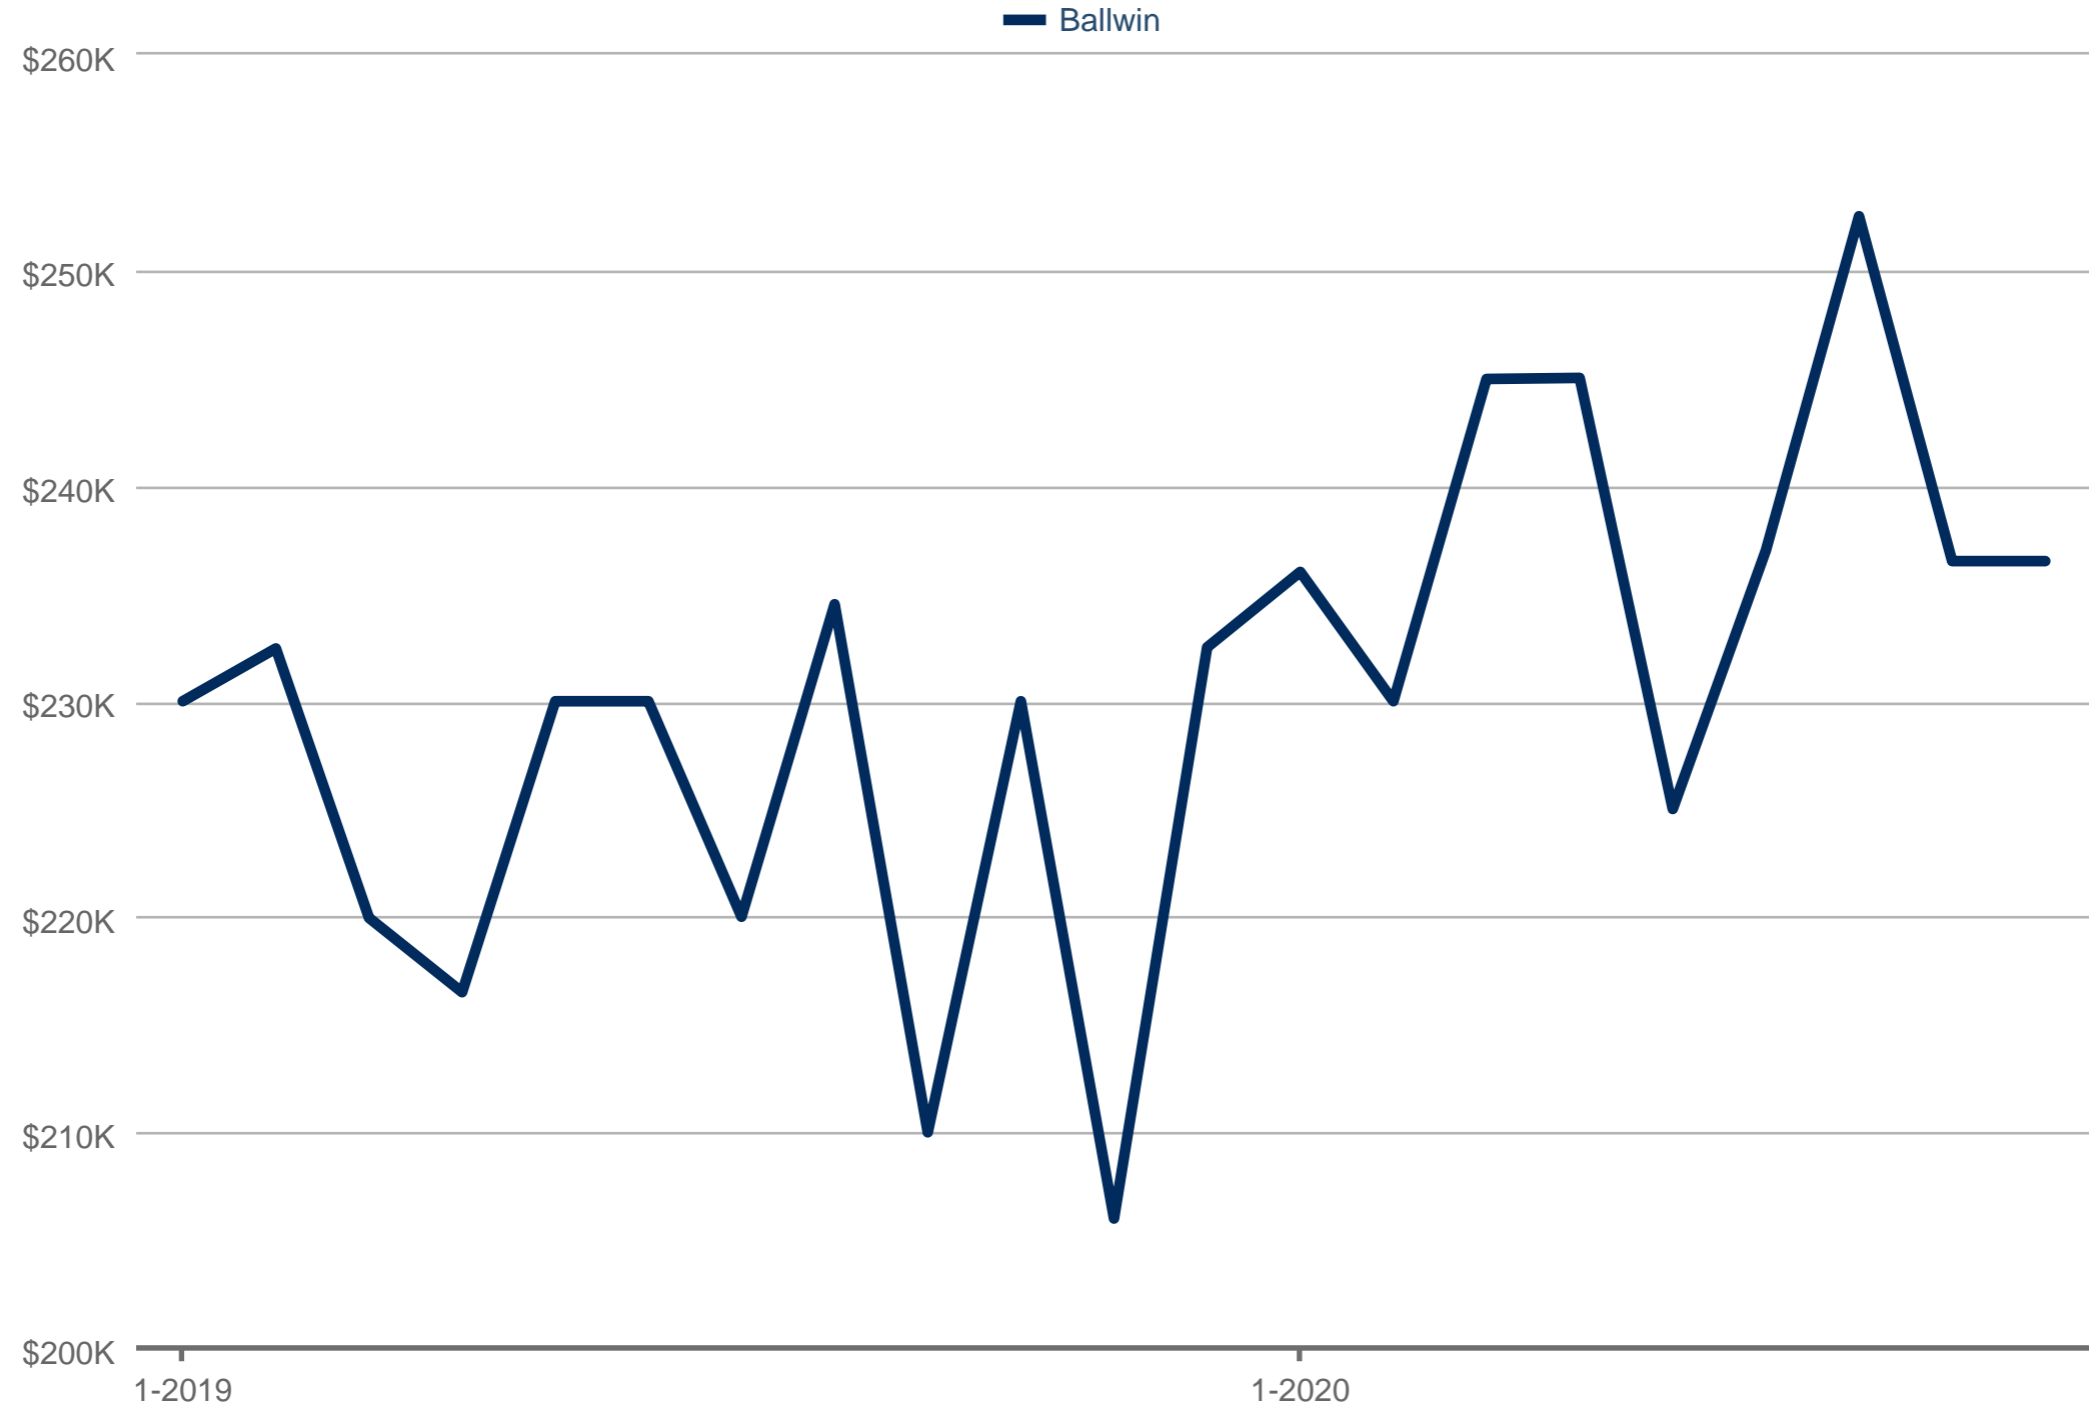

**Median Sales Price**

Ballwin: 3 Bedrooms, 2 Bathrooms, Residential, 2,000 sq ft or Less  
Each data point is one month of activity. Data is from October 12, 2020.