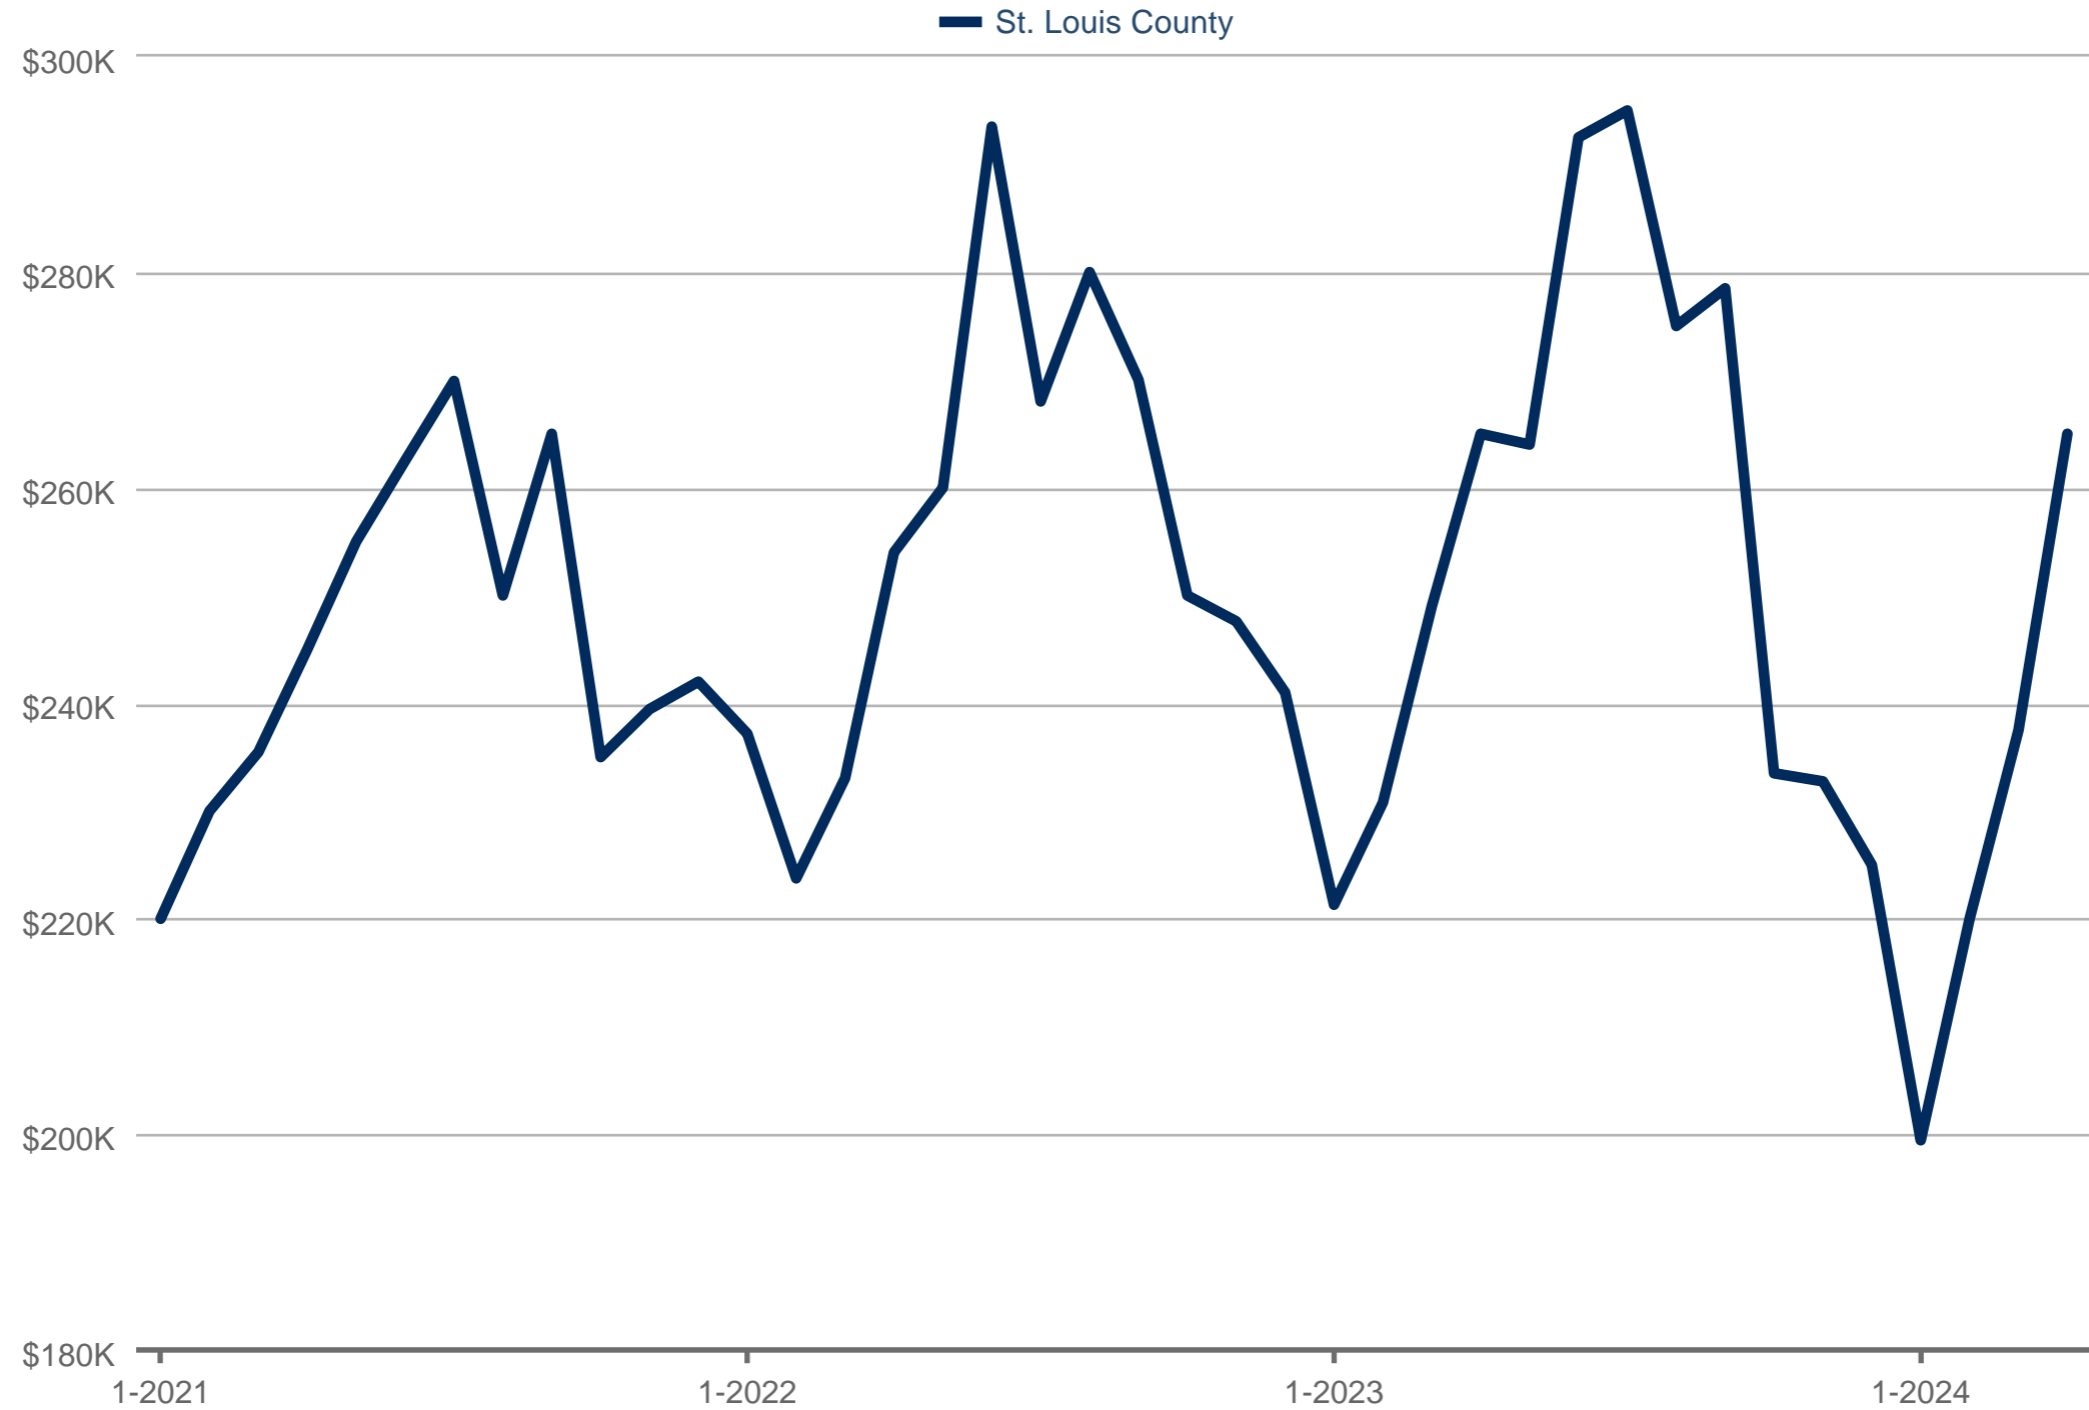

Median Sales Price

St. Louis County: Residential

Each data point is one month of activity. Data is from May 6, 2024.

All data from MARIS®. InfoSparks© 2024 ShowingTime.