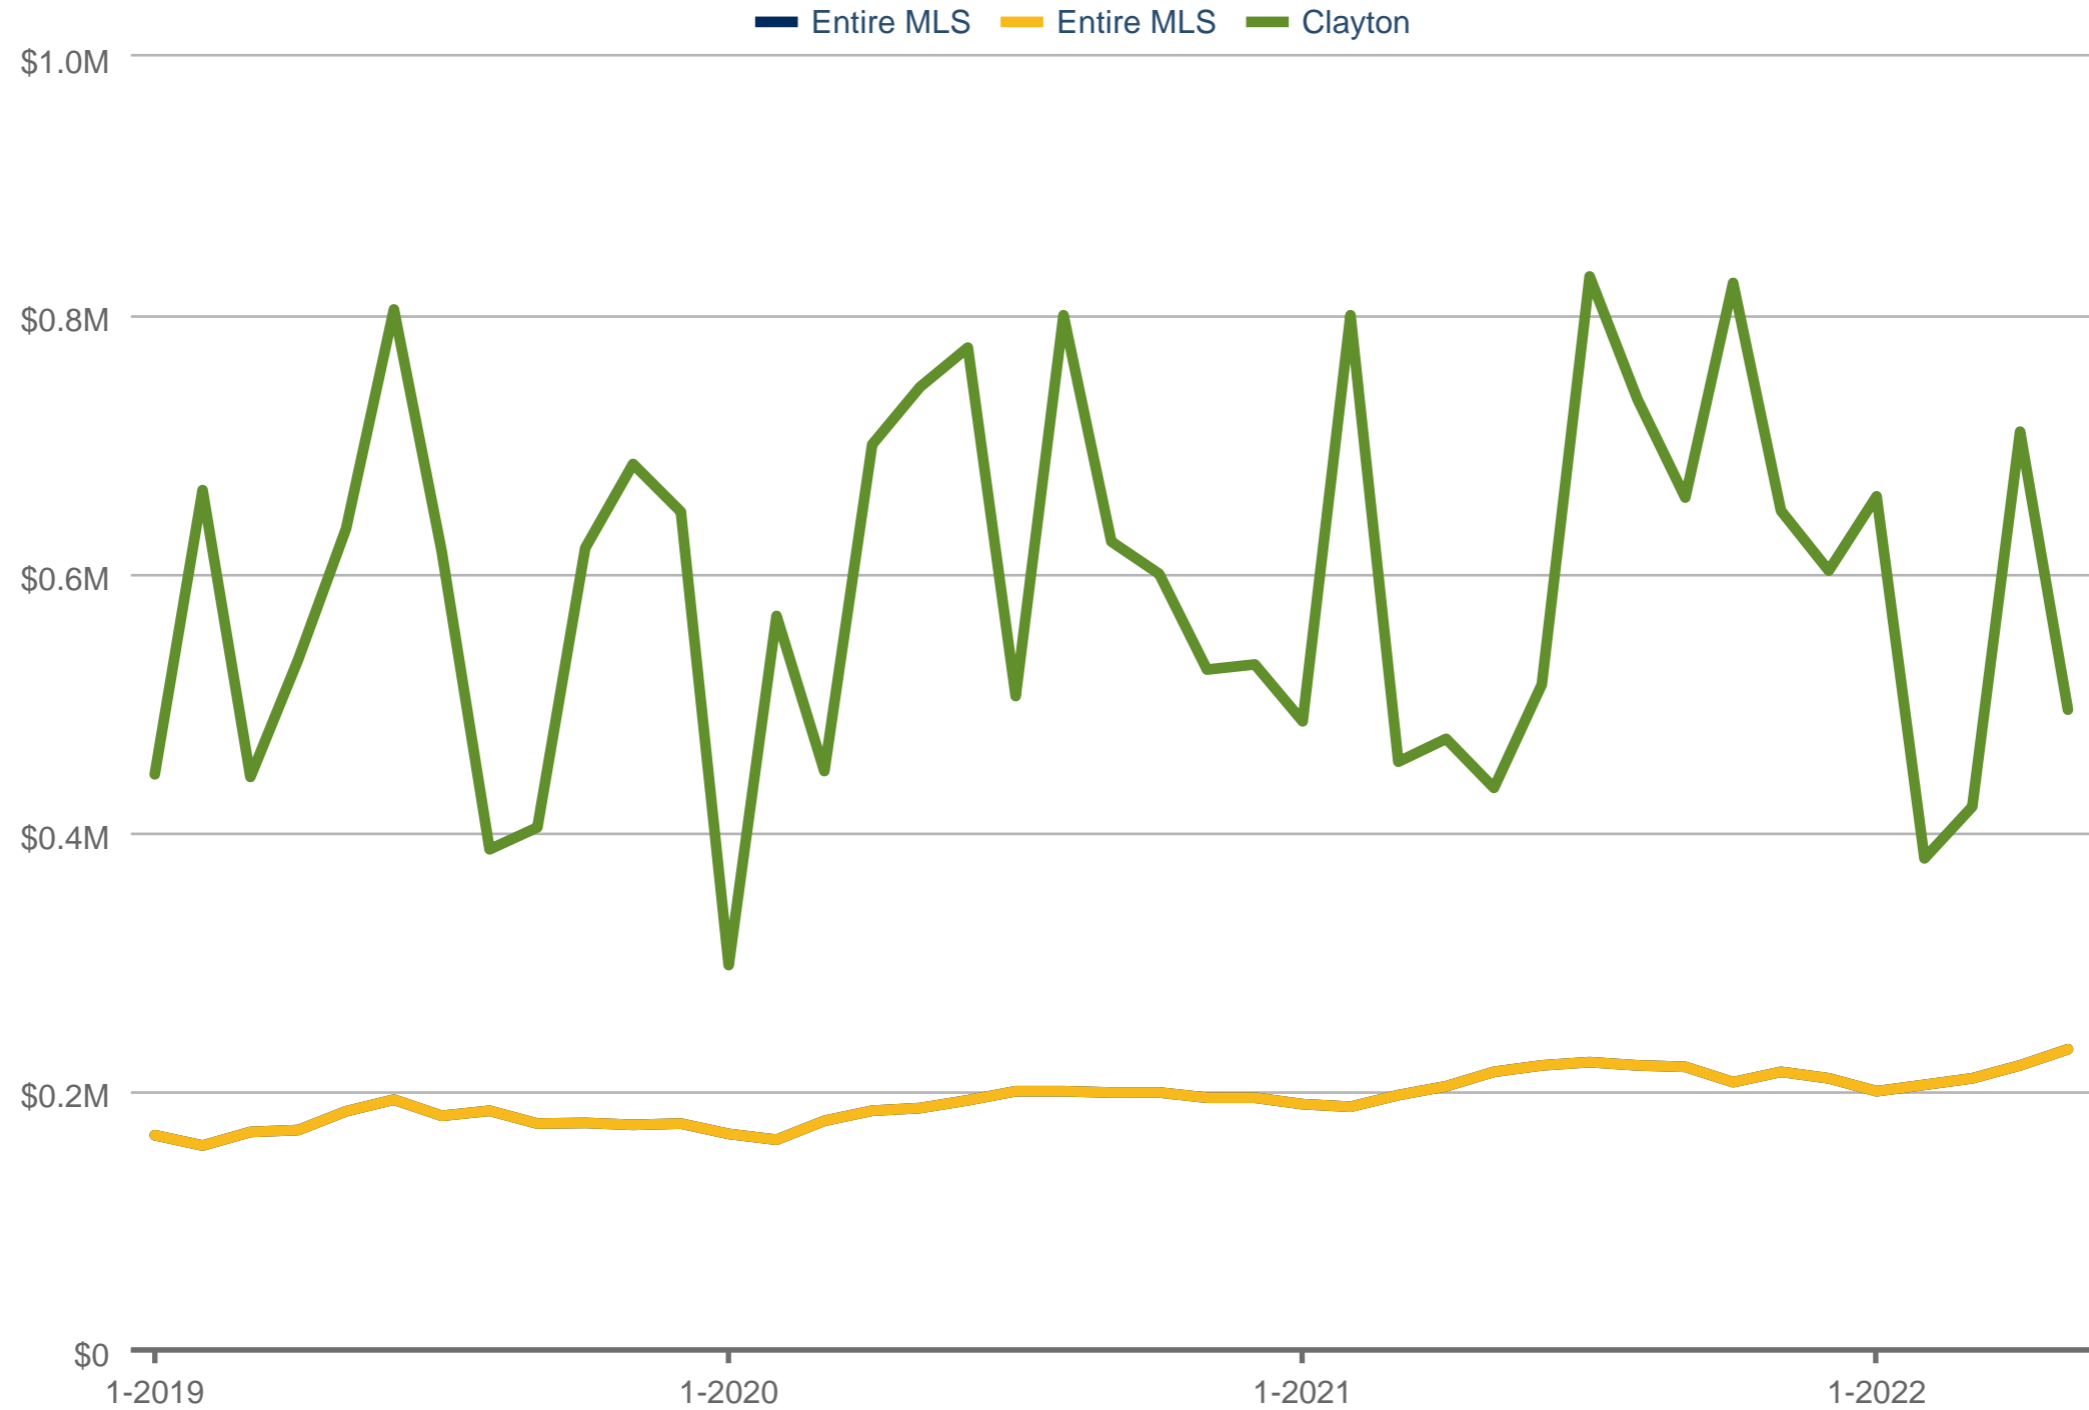

### Median Sales Price

Entire MLS & Entire MLS & Clayton

Each data point is one month of activity. Data is from June 6, 2022.

All data from MARIS®. InfoSparks© 2025 ShowingTime.