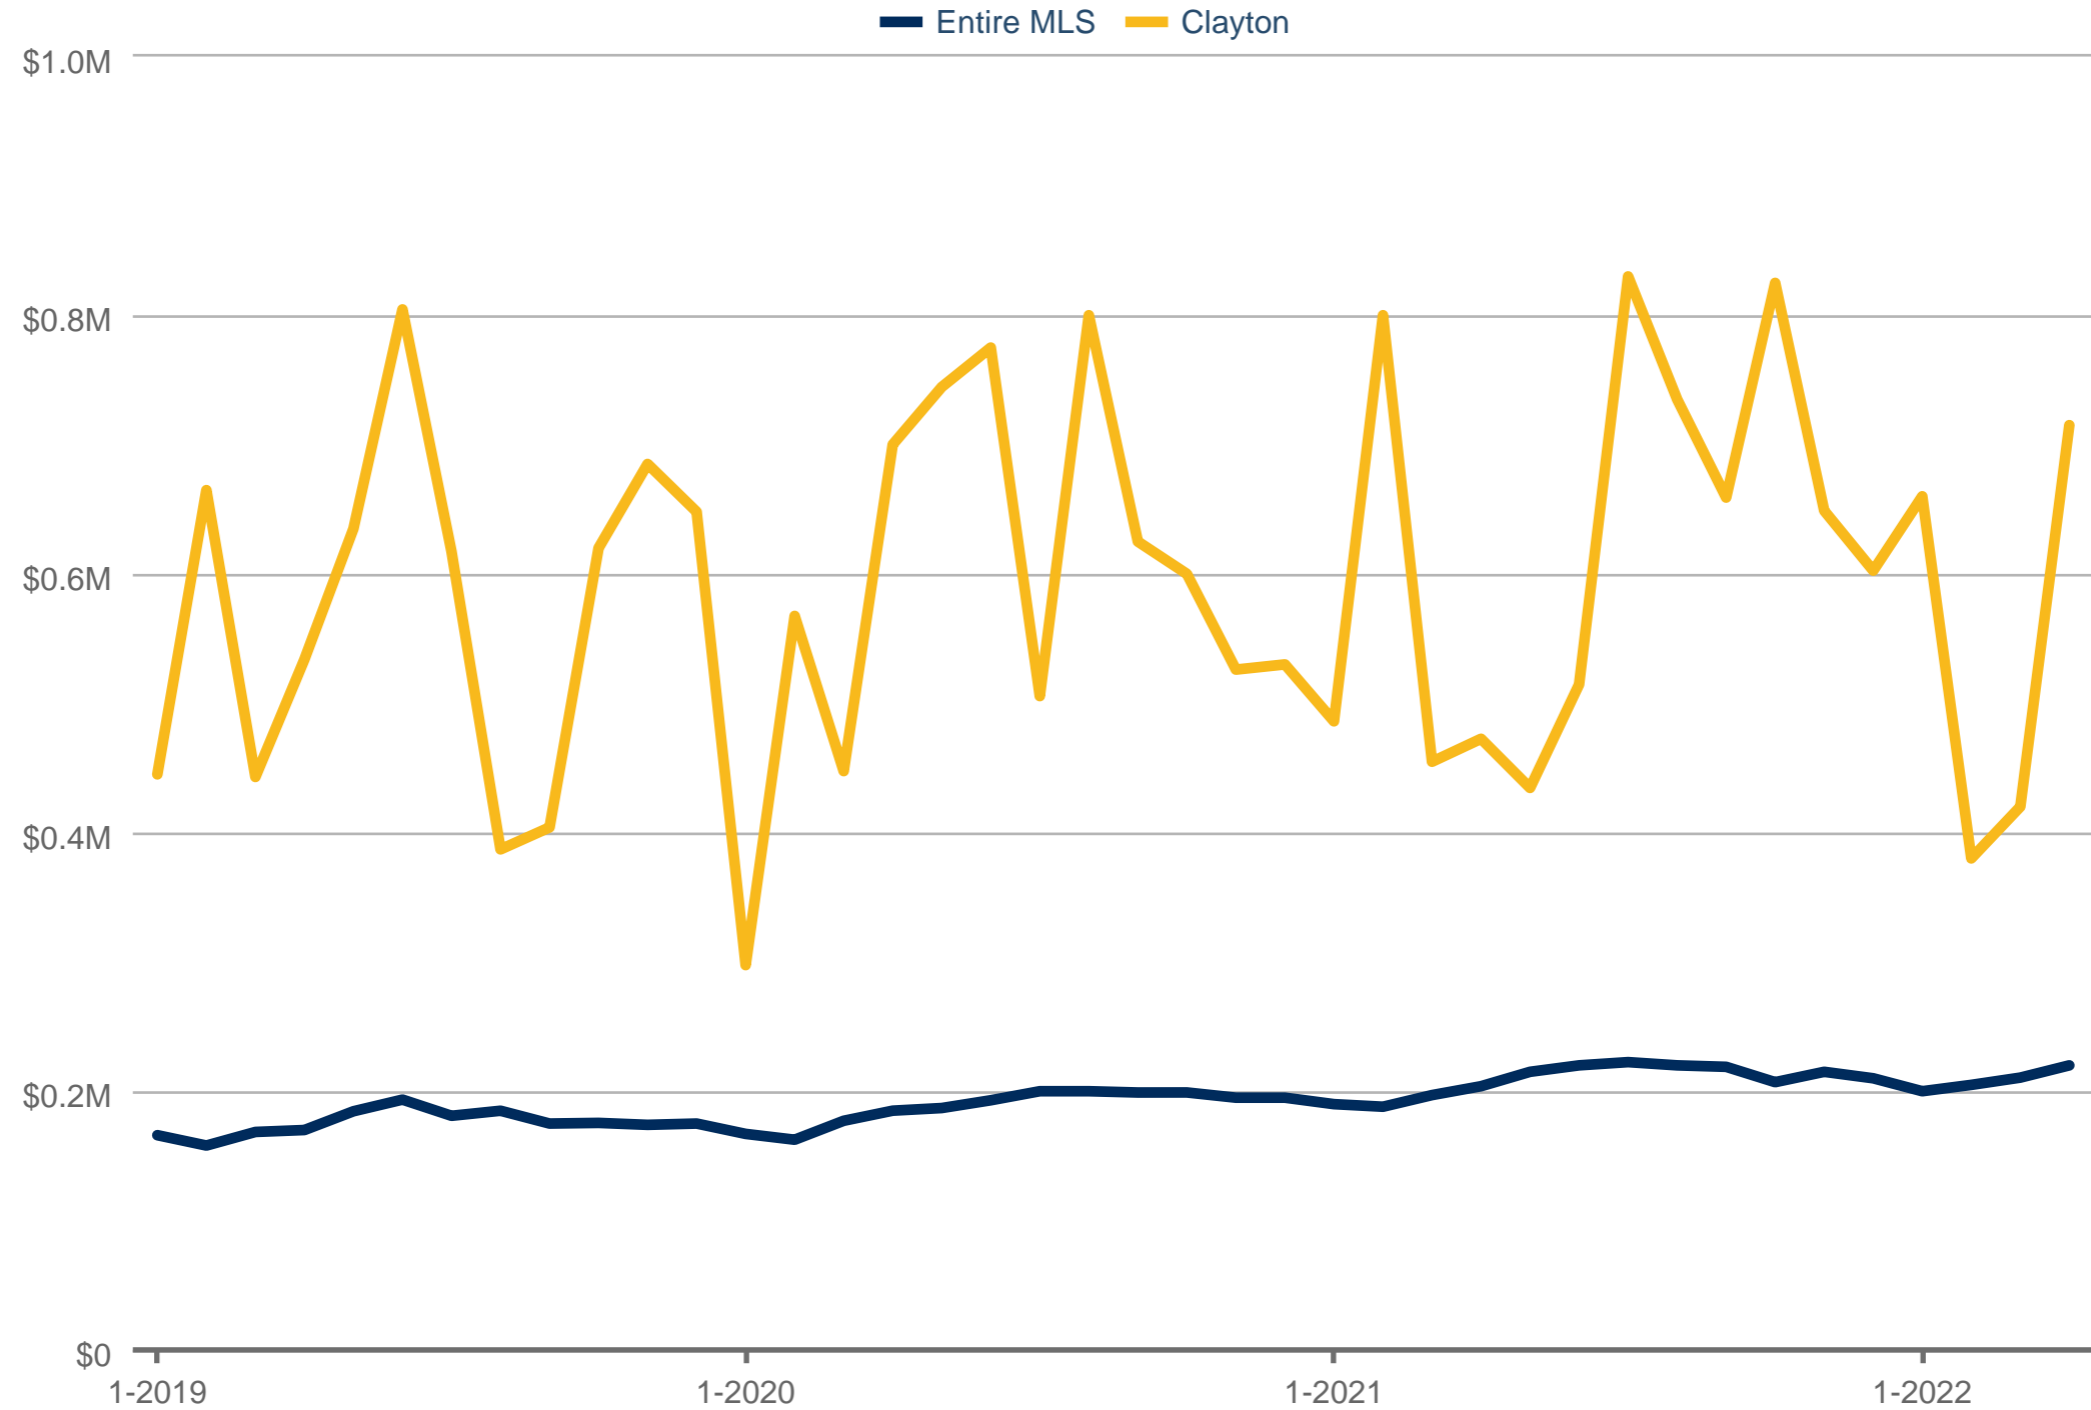

Median Sales Price

Entire MLS & Clayton

Each data point is one month of activity. Data is from May 5, 2022.

All data from MARIS®. InfoSparks© 2025 ShowingTime.