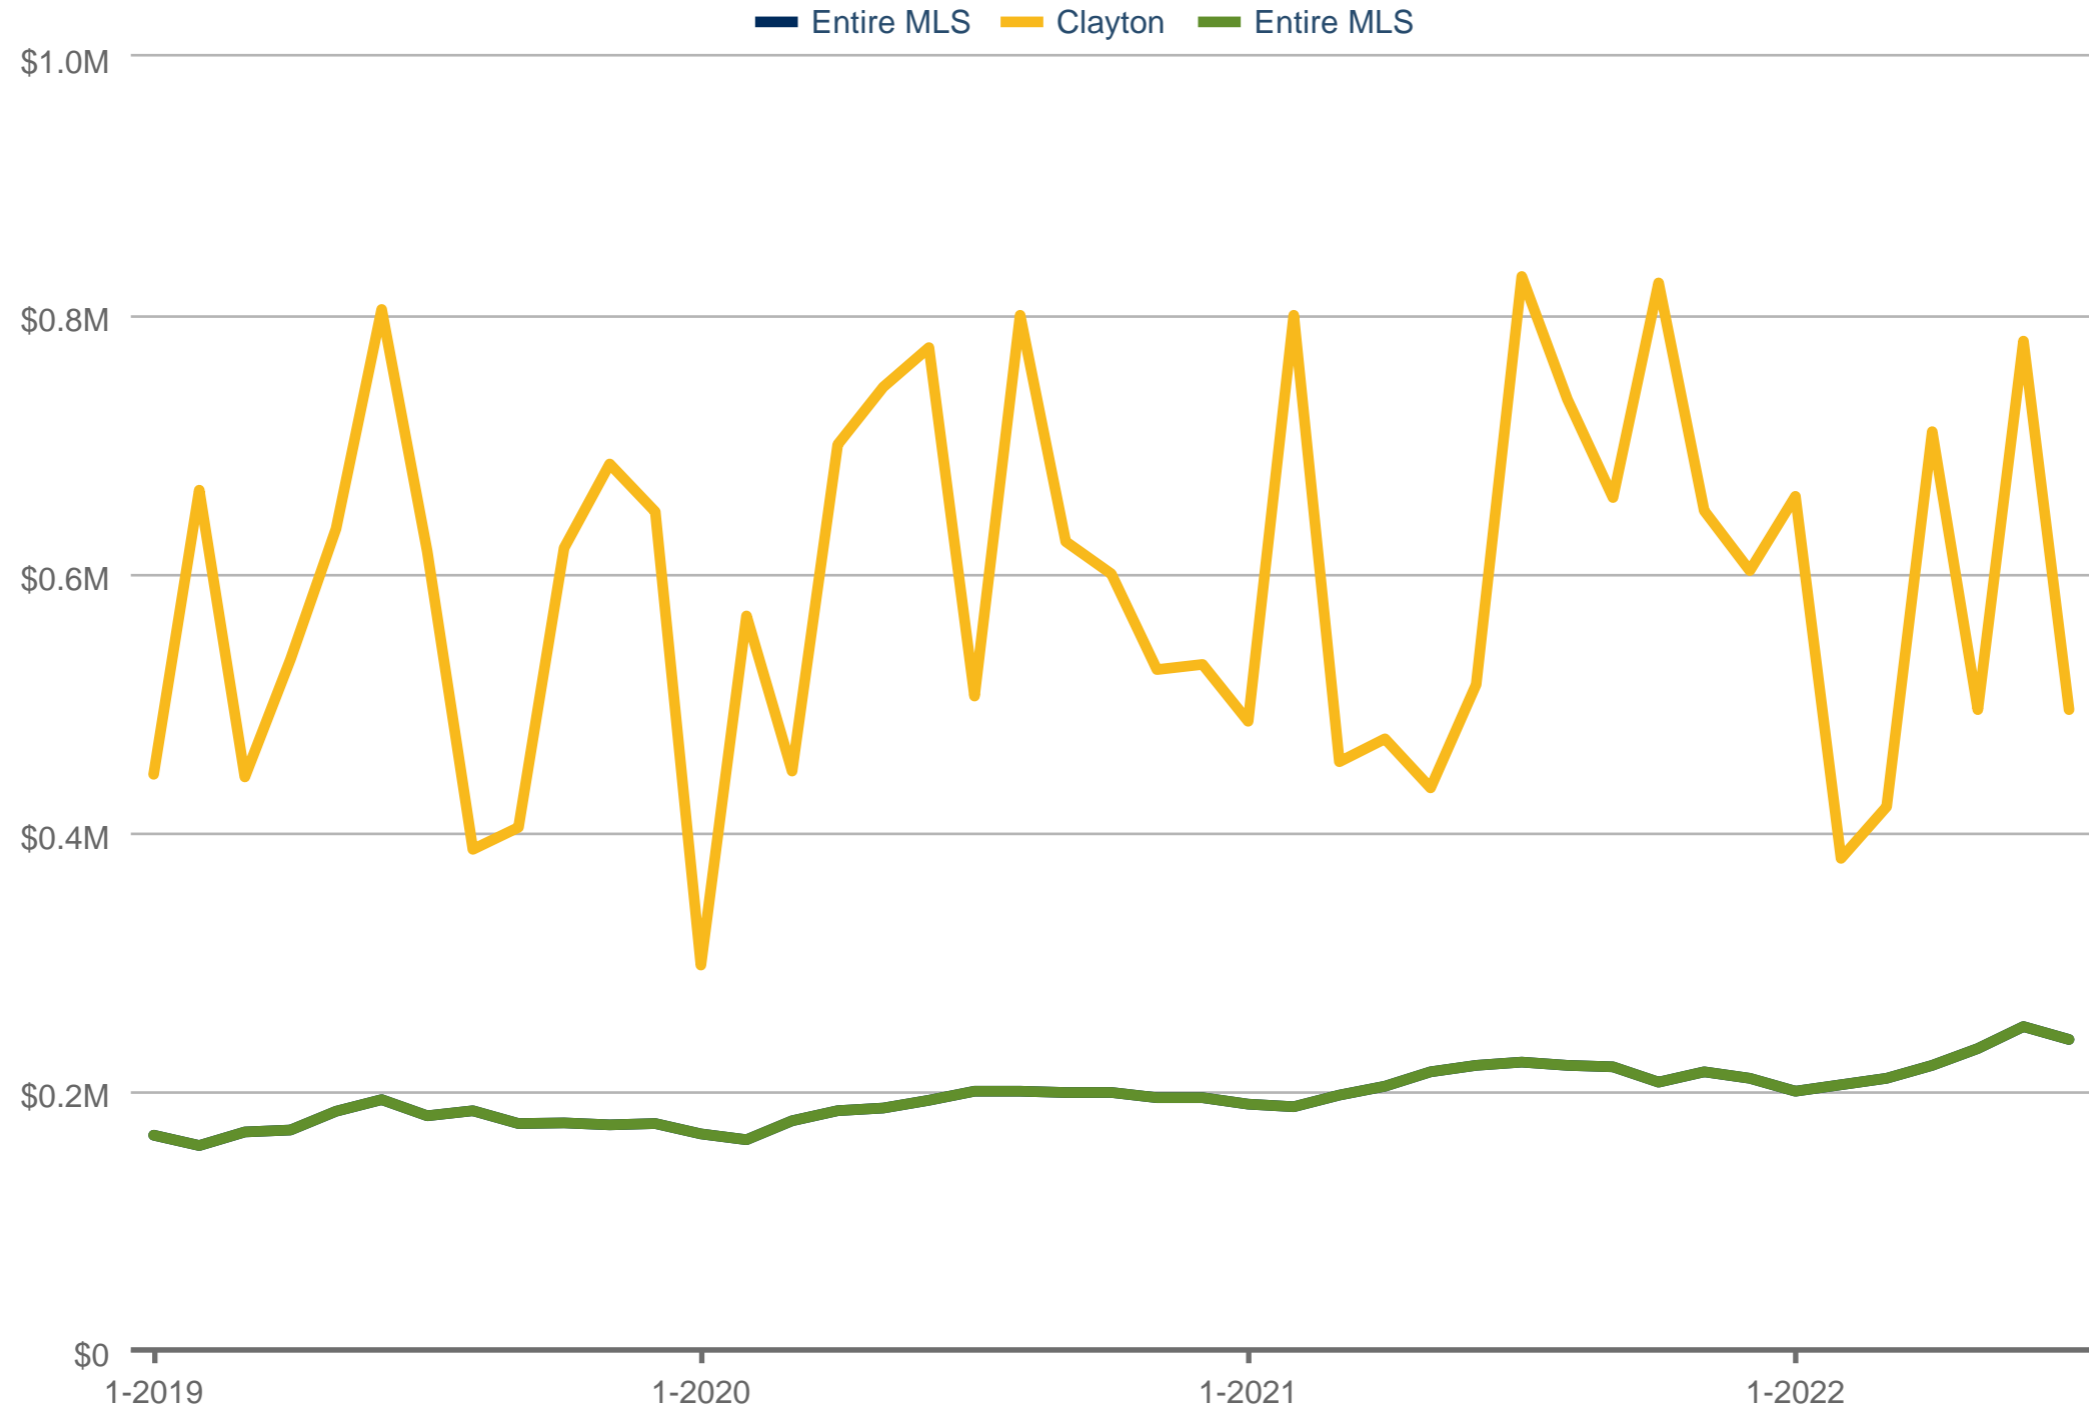

### Median Sales Price

Entire MLS & Clayton & Entire MLS

Each data point is one month of activity. Data is from August 6, 2022.