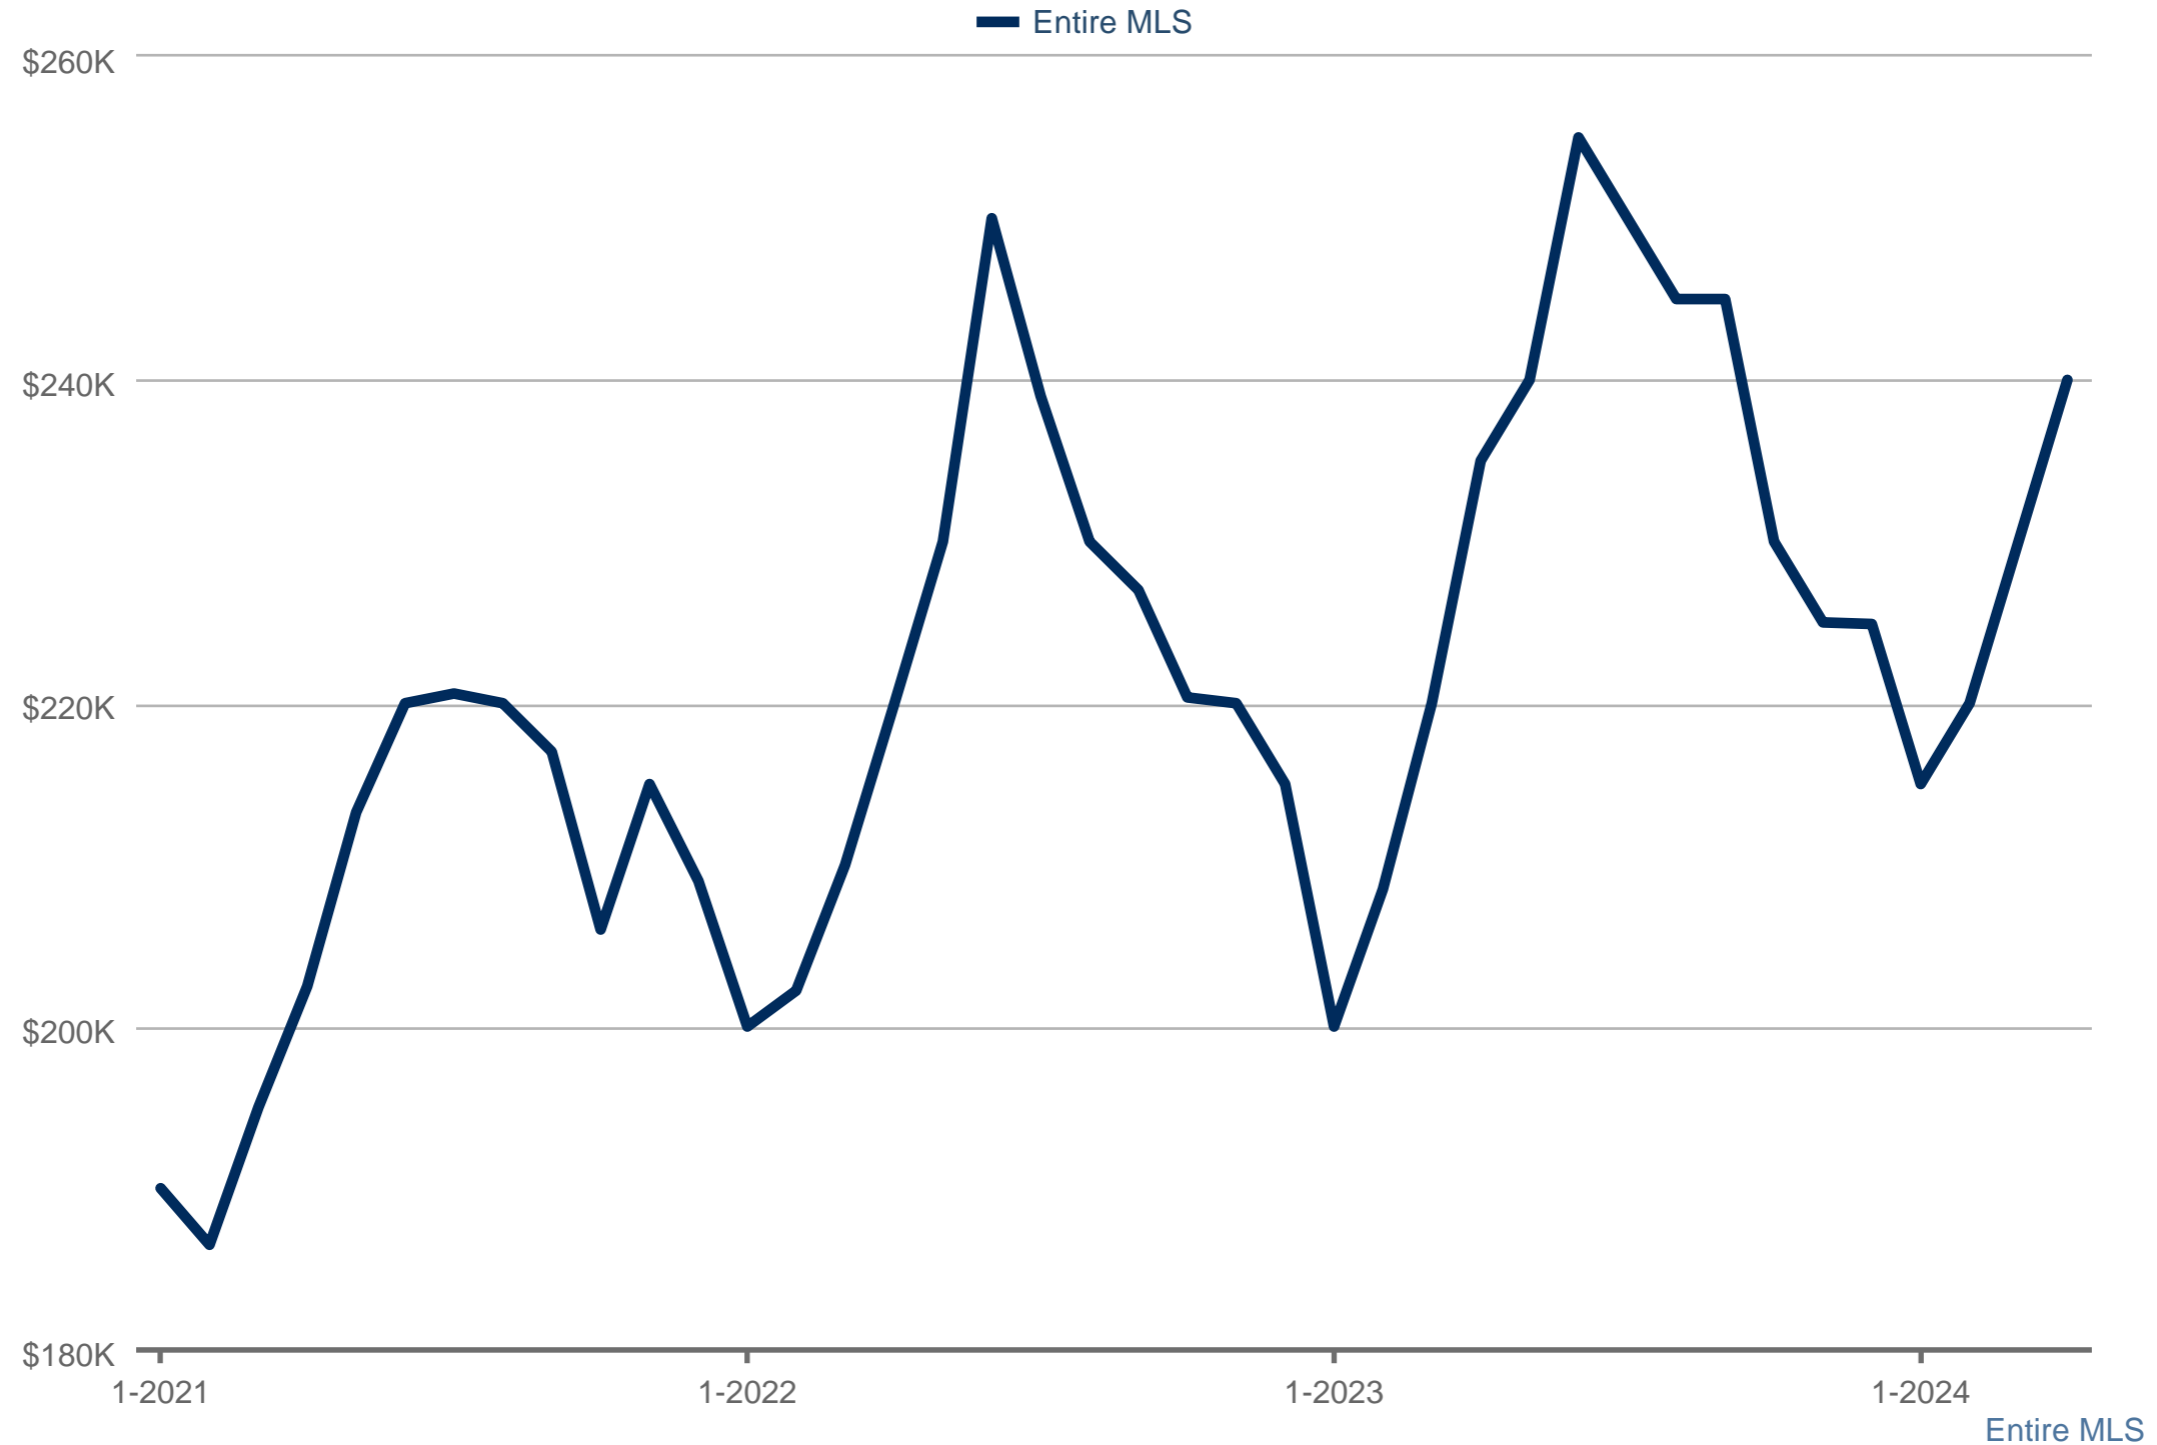

## Median Sales Price

Each data point is one month of activity. Data is from May 3, 2024.

All data from MARIS®. InfoSparks© 2025 ShowingTime.