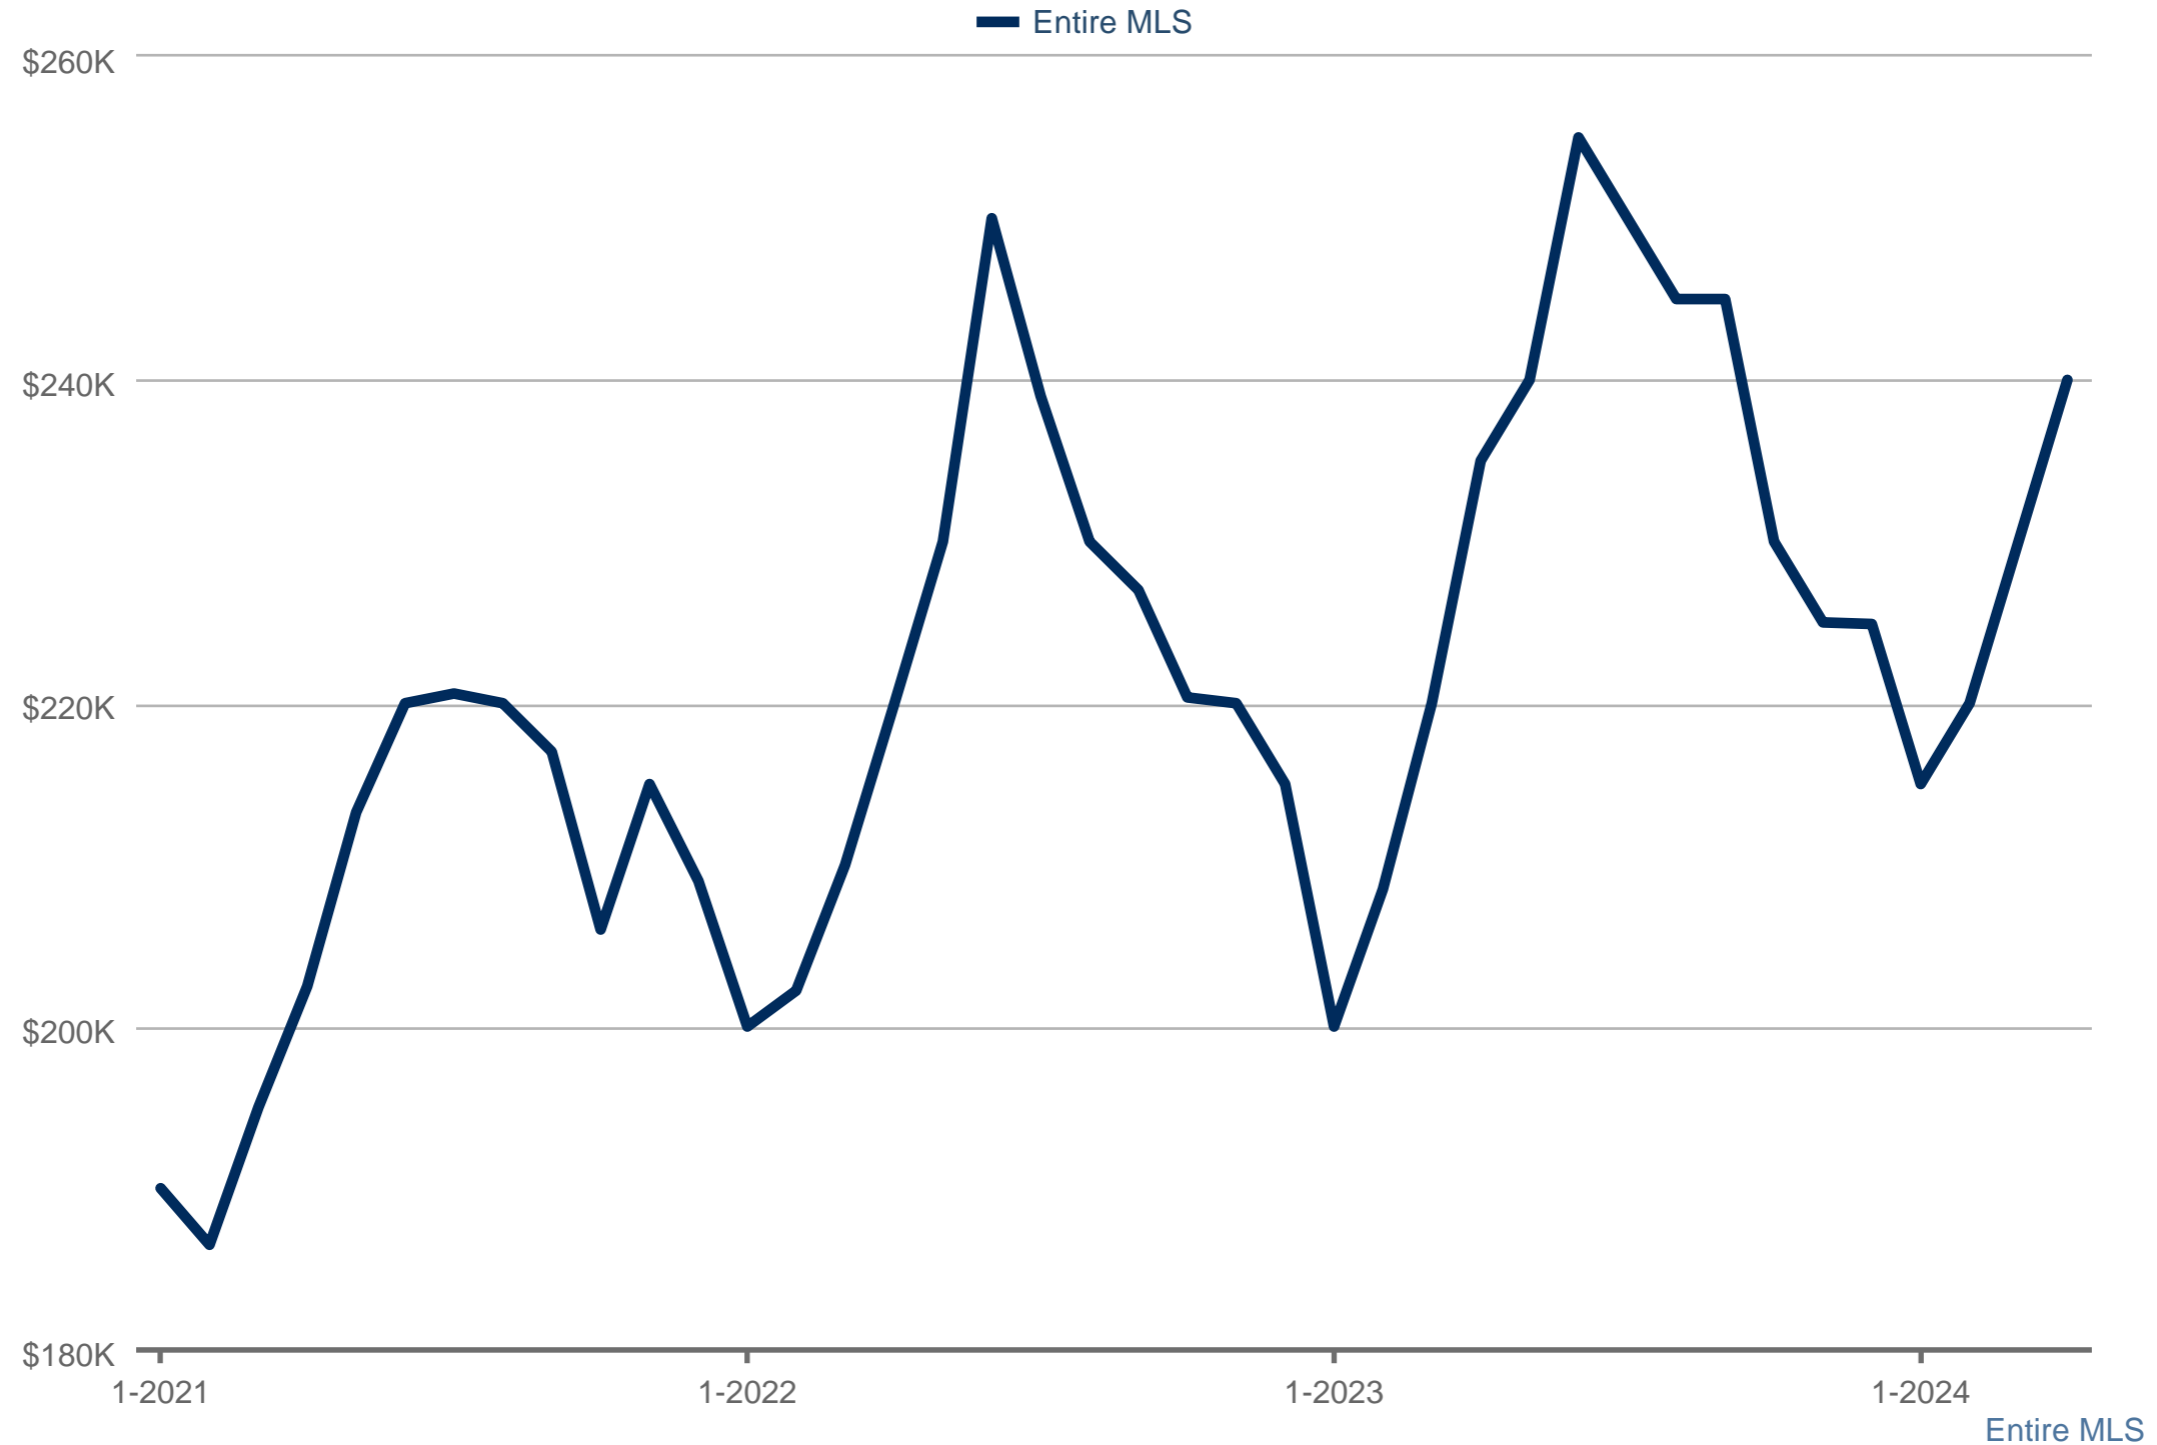

Median Sales Price

Each data point is one month of activity. Data is from May 3, 2024.