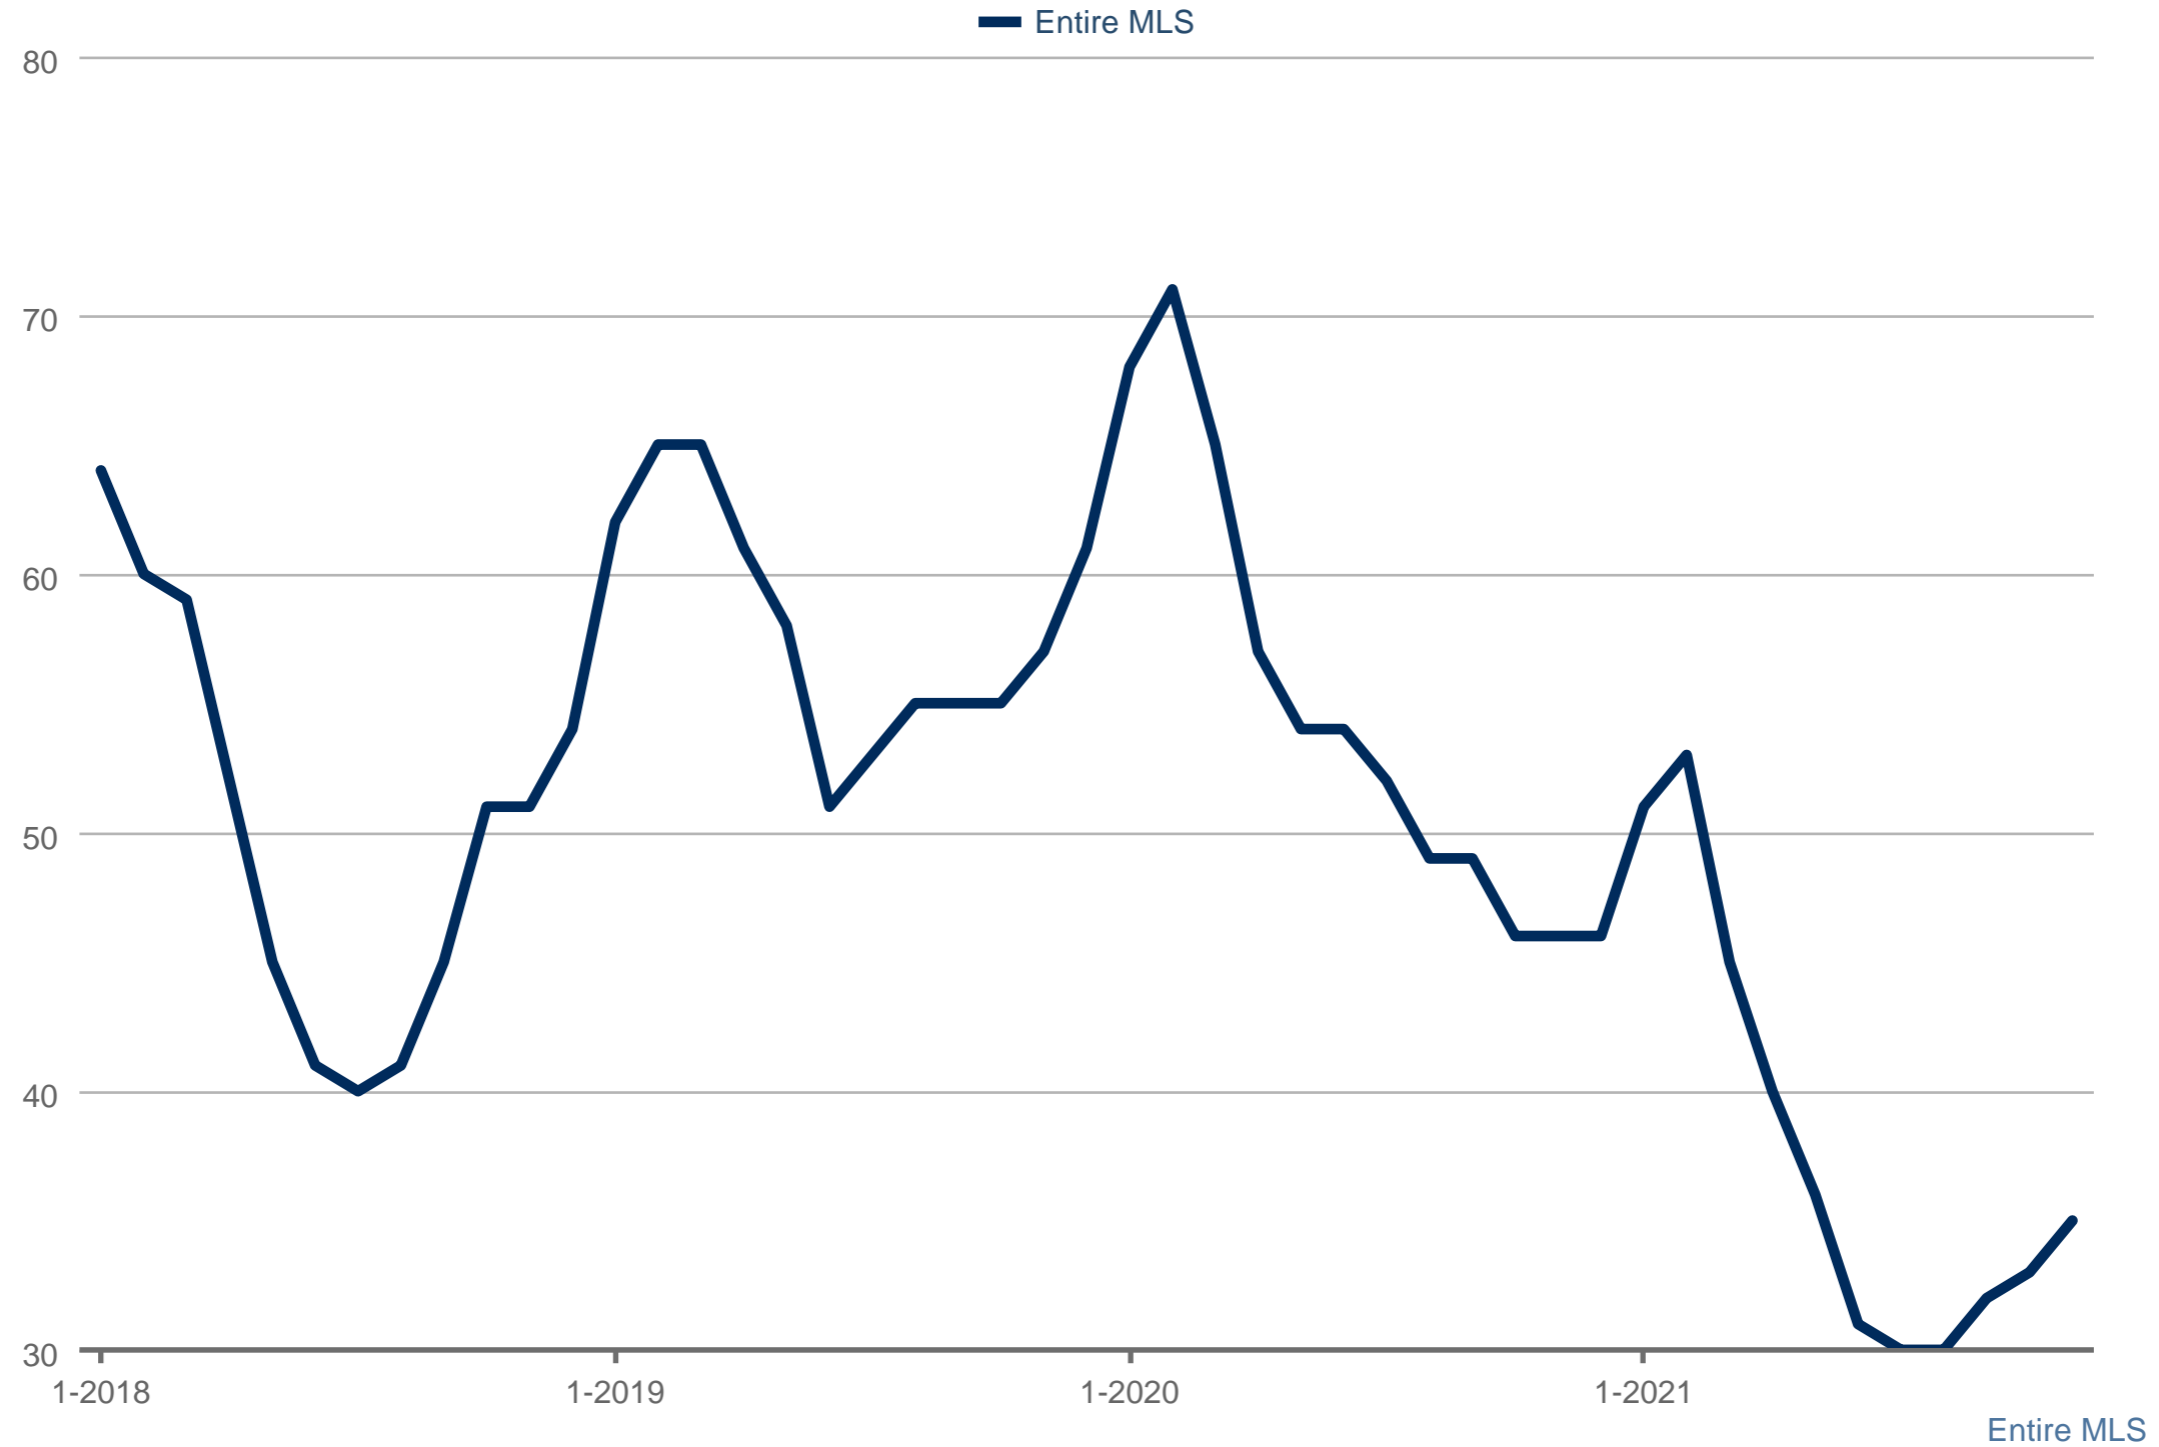

Average Days on Market

Each data point is one month of activity. Data is from December 31, 2021.

All data from MARIS®. InfoSparks© 2024 ShowingTime.