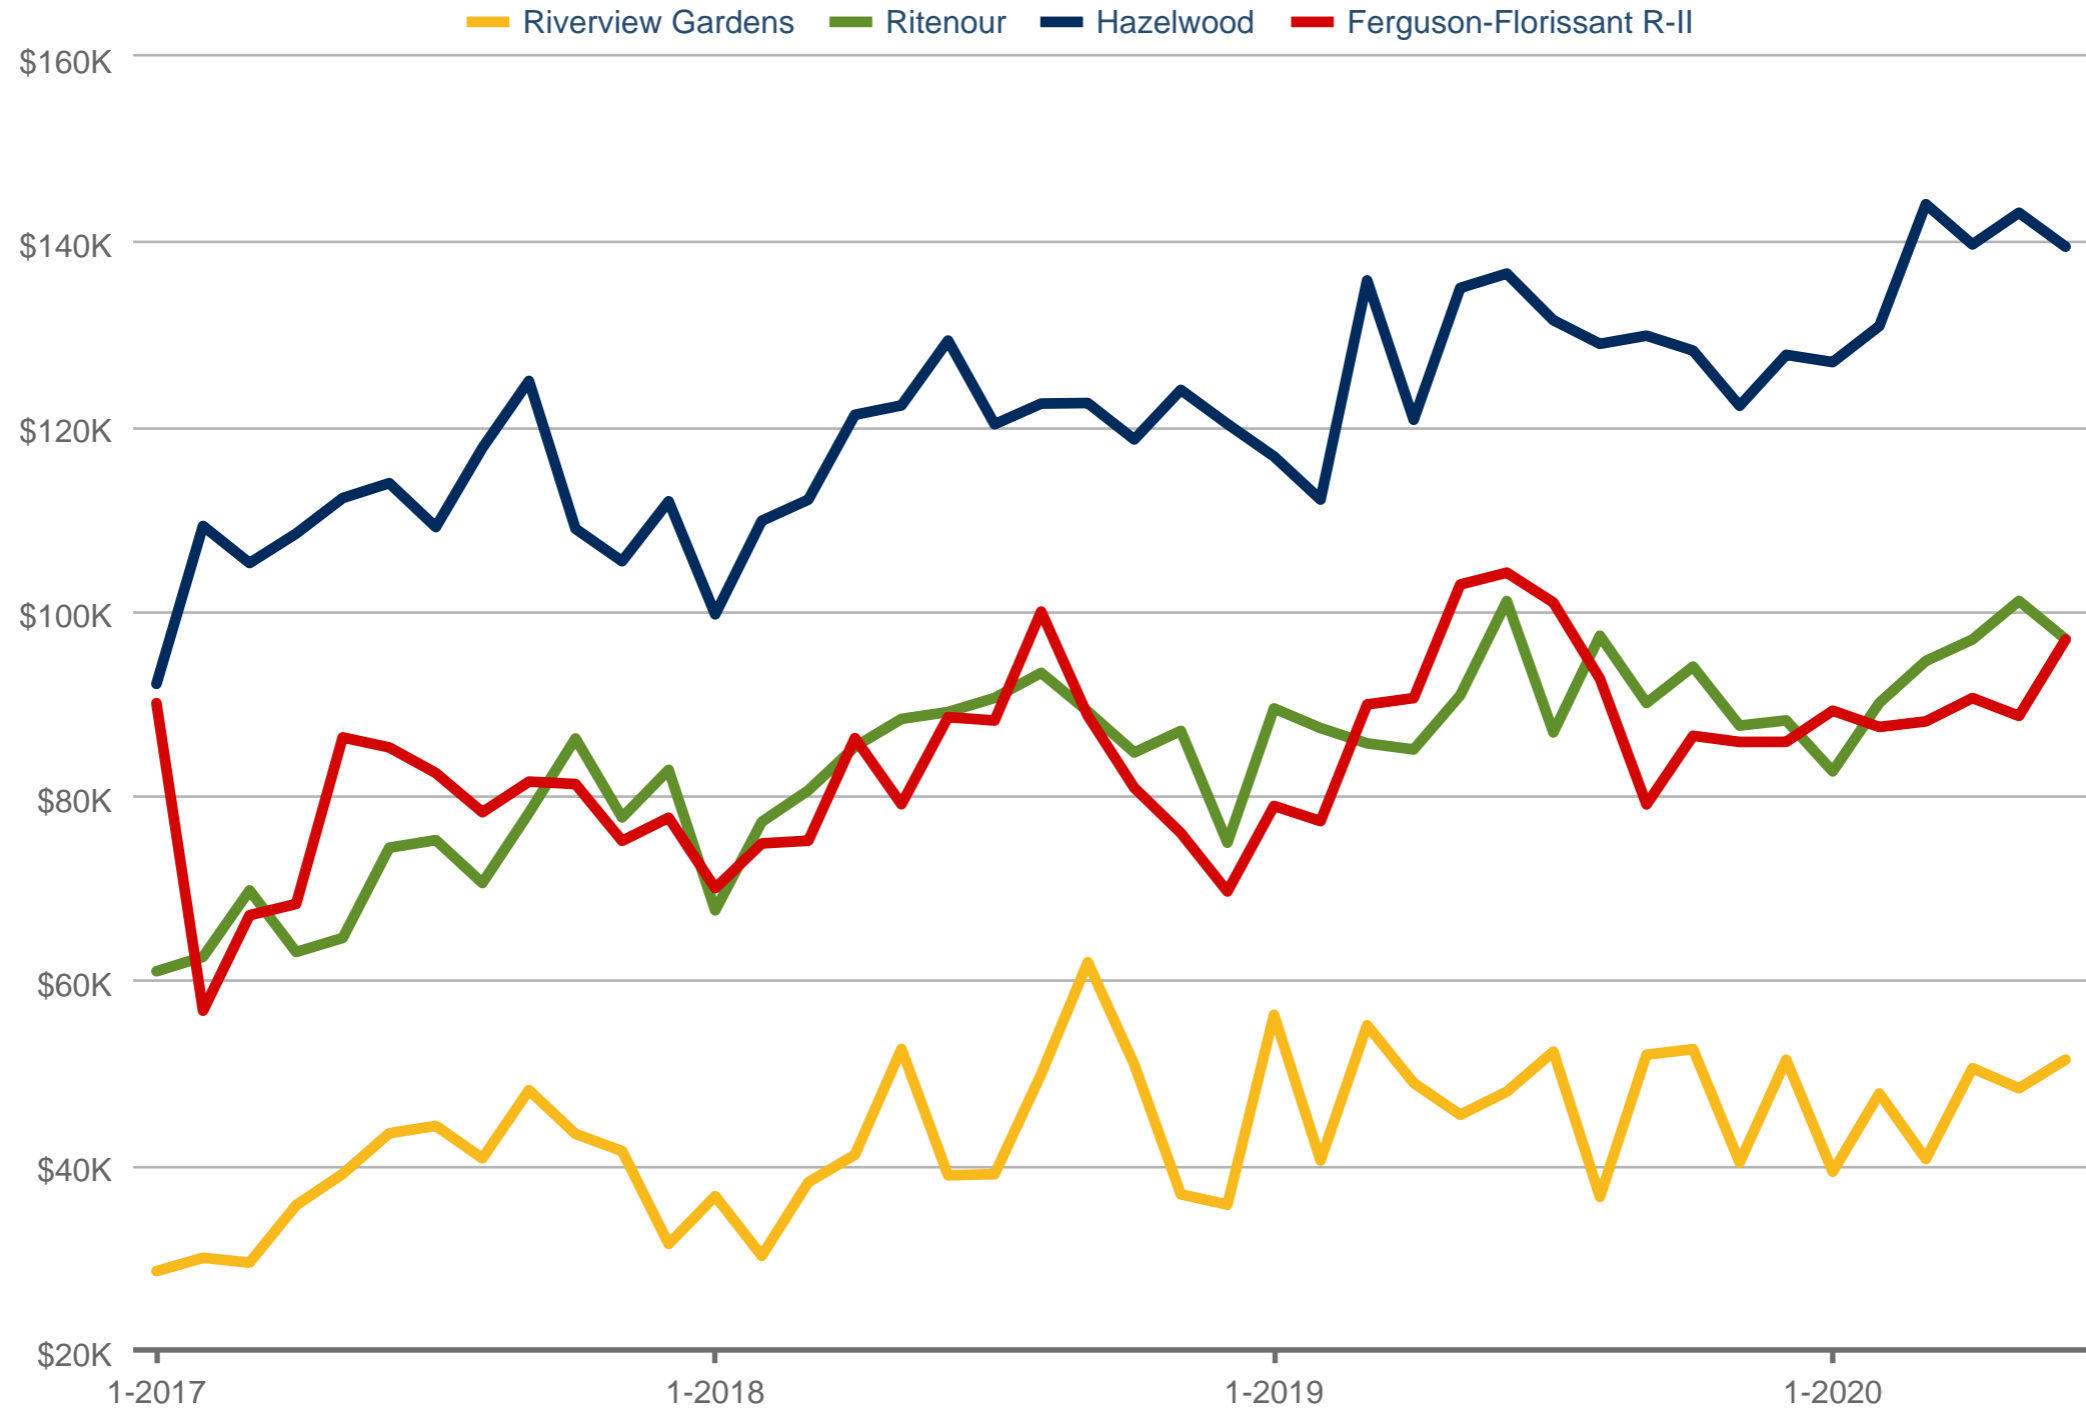

Jessica Vargas
 REALTOR® - Network Global

Office: 636-734-3797
jessica@midrivershomes.com
www.midrivershomes.com

MARIS

Average Sales Price

Riverview Gardens & Ritenour & Hazelwood & Ferguson-Florissant R-II

Each data point is one month of activity. Data is from July 25, 2020.

All data from MARIS®. InfoSparks© 2024 ShowingTime.