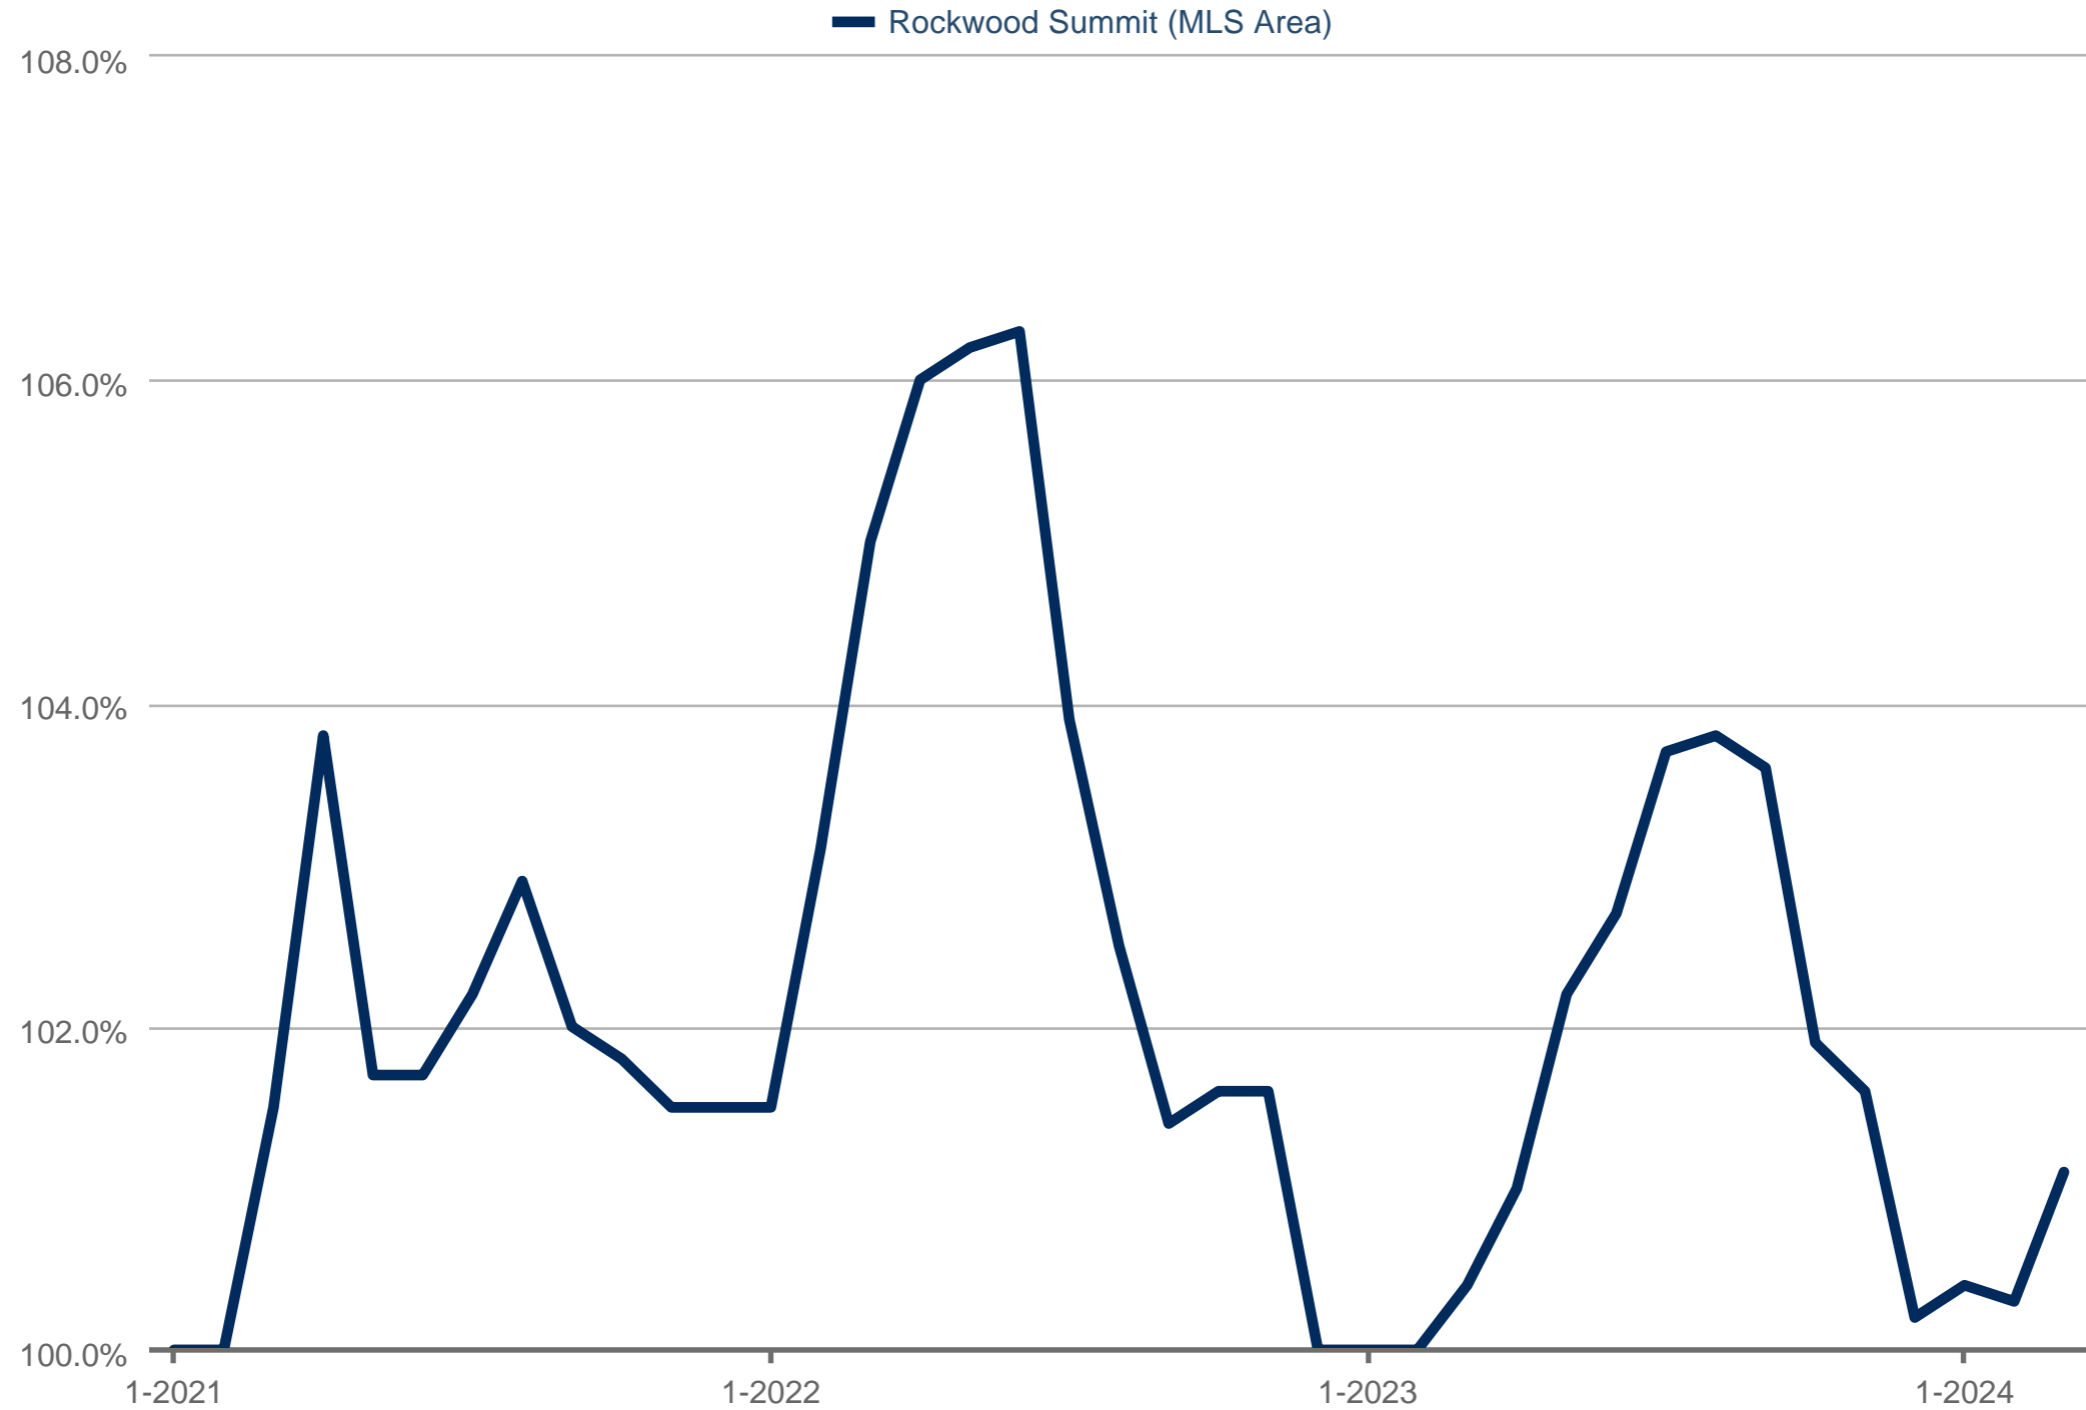

Median Percent of Last List Price

Rockwood Summit (MLS Area): Residential

Each data point is three months of activity. Data is from April 20, 2024.

All data from MARIS®. InfoSparks© 2024 ShowingTime.