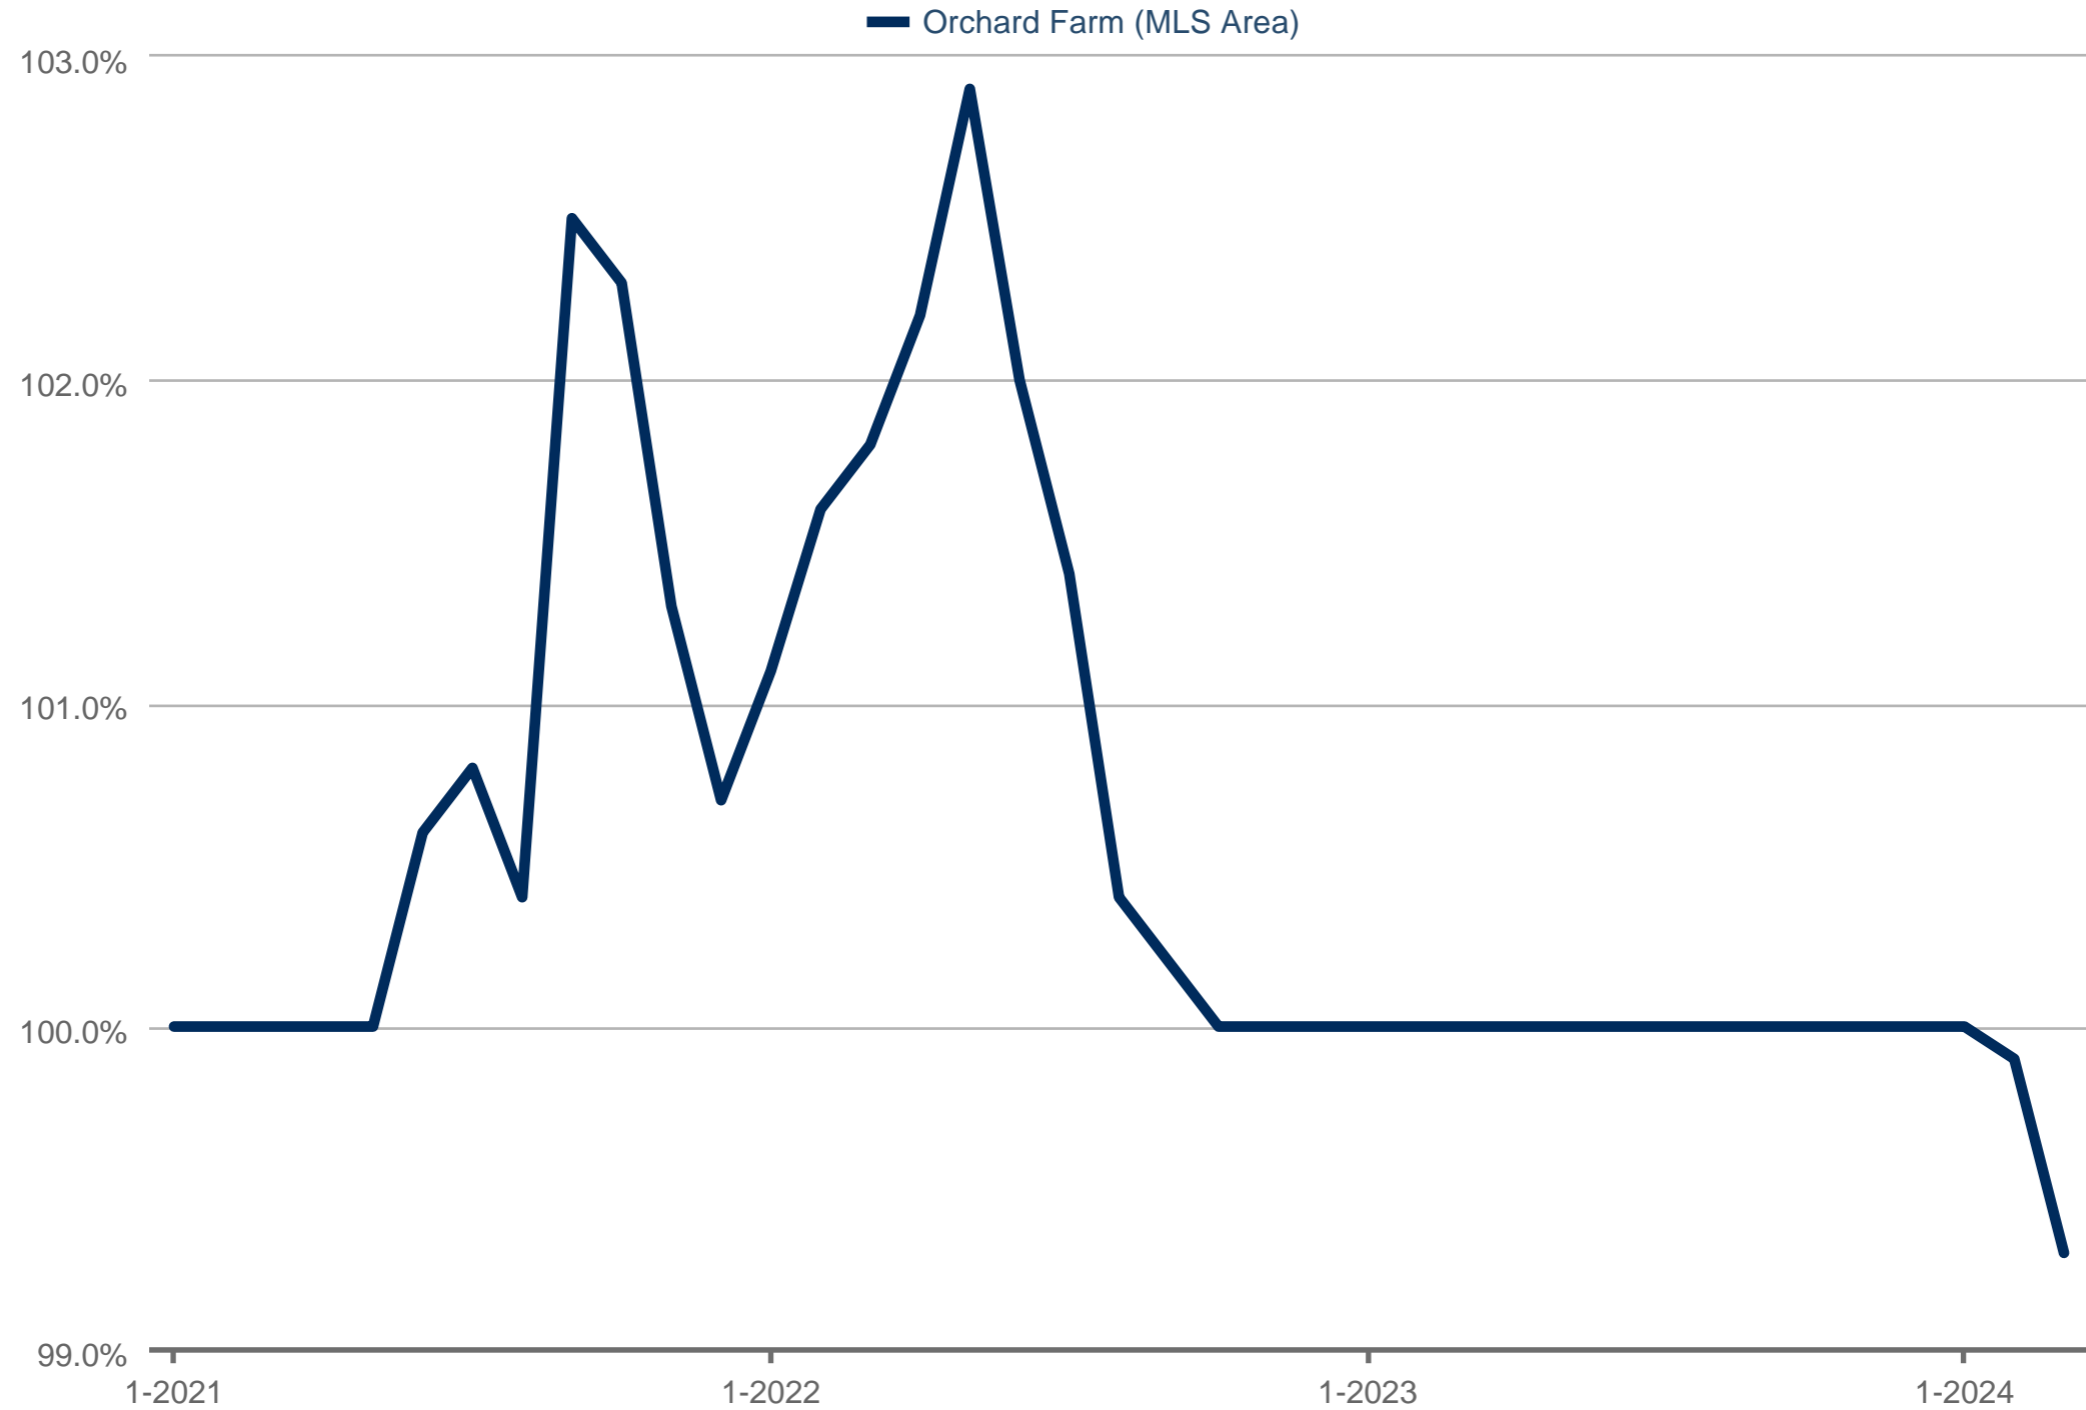

### Median Percent of Last List Price

Orchard Farm (MLS Area): Residential

Each data point is three months of activity. Data is from April 23, 2024.

All data from MARIS®. InfoSparks© 2024 ShowingTime.