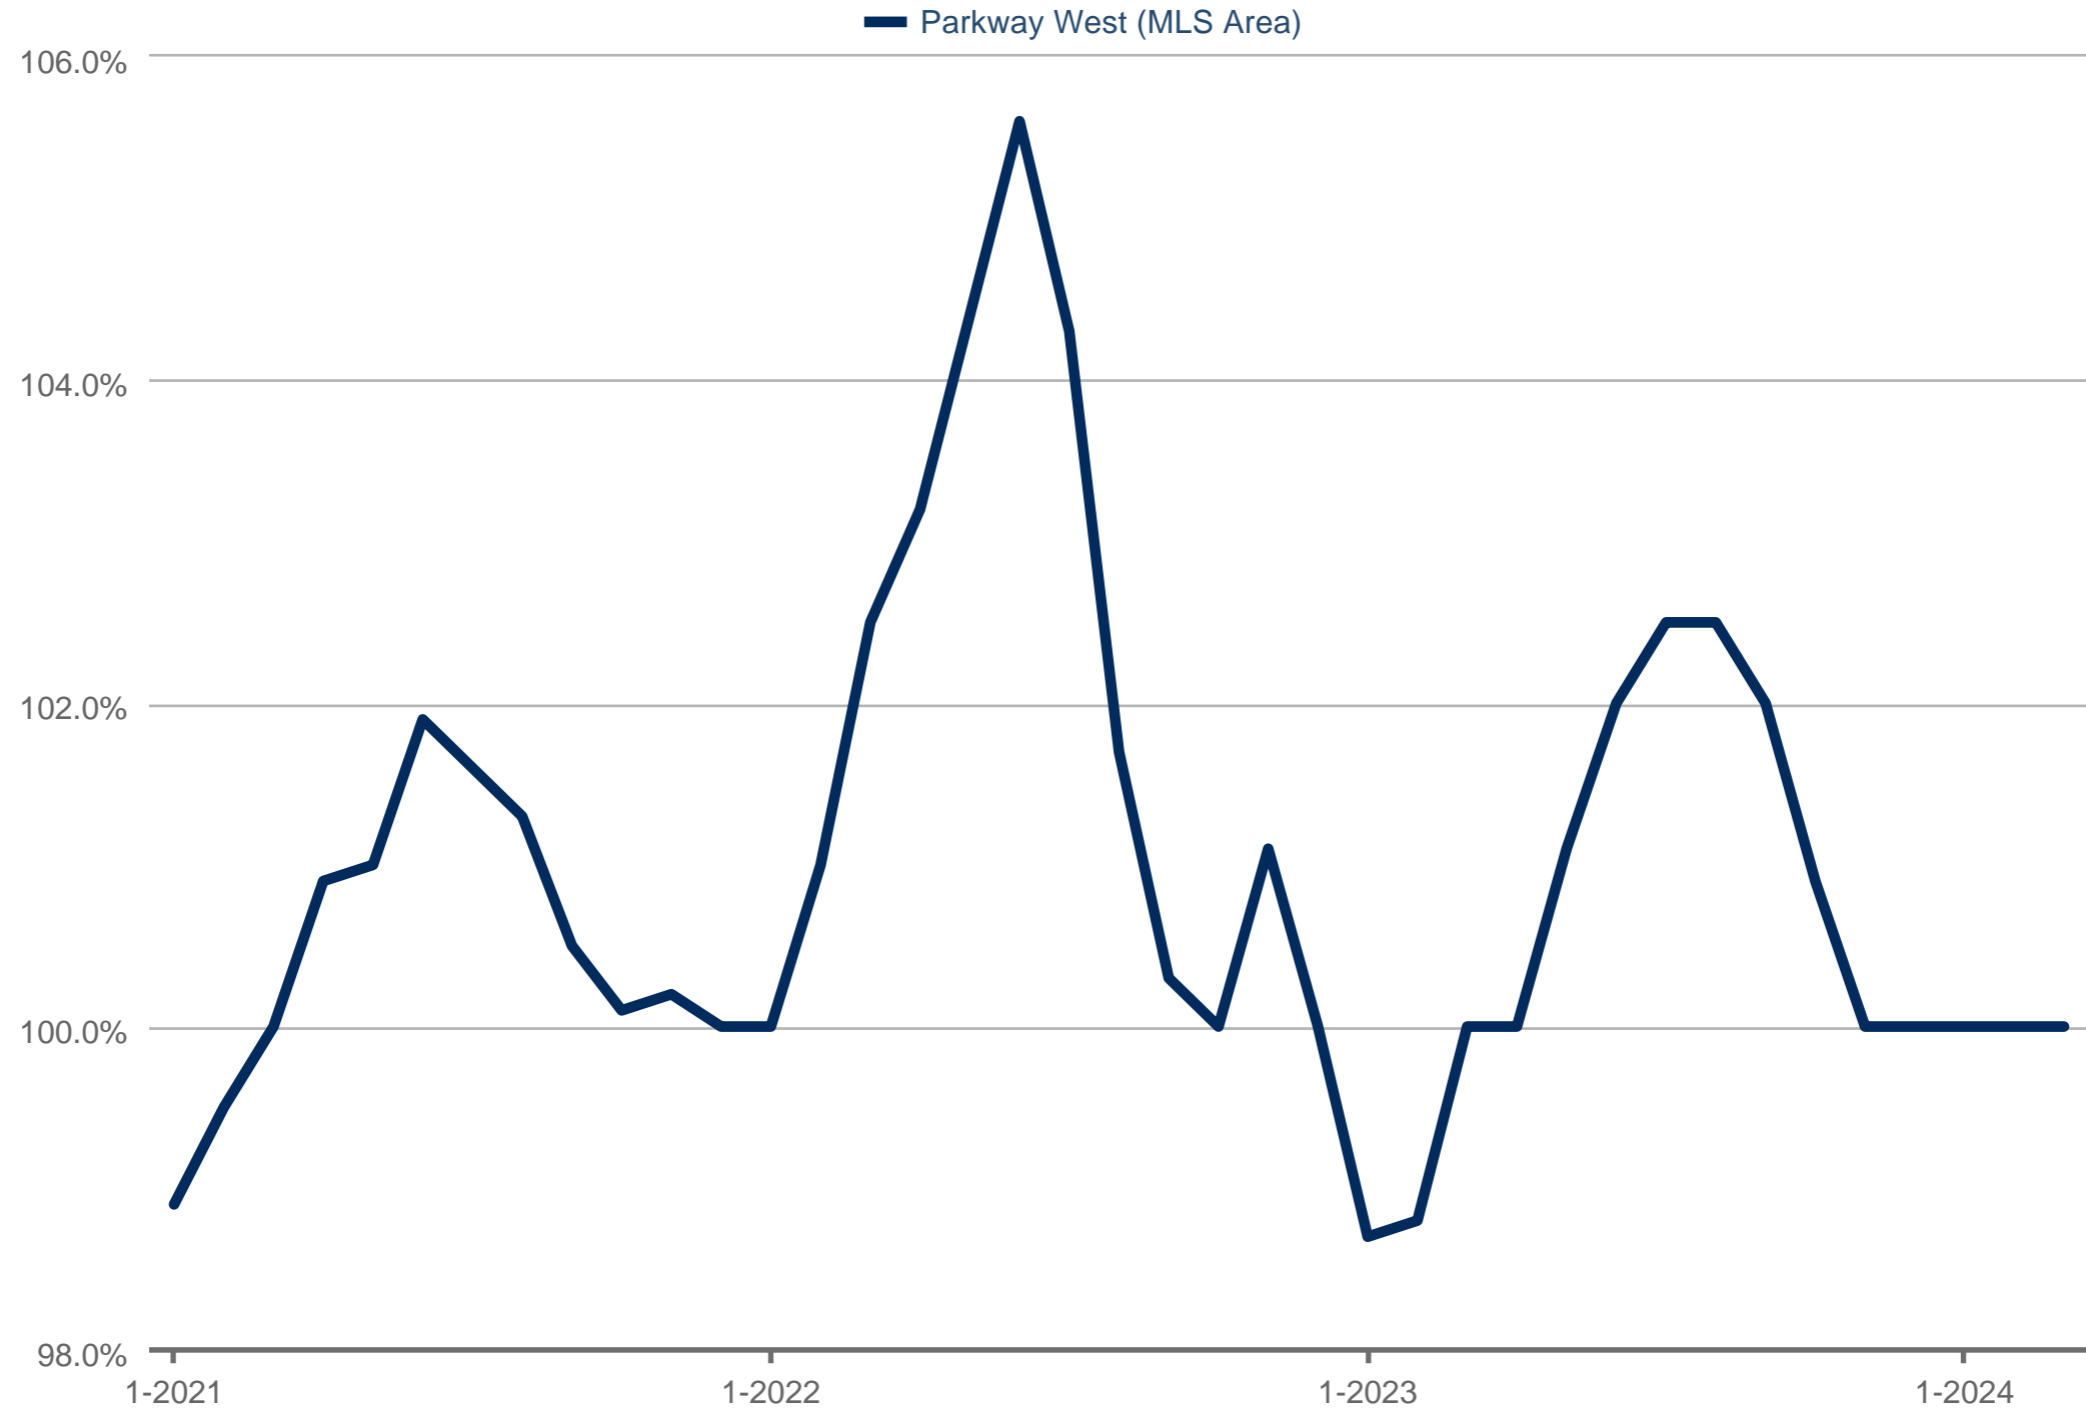

Median Percent of Last List Price

Parkway West (MLS Area): Residential

Each data point is three months of activity. Data is from April 23, 2024.

All data from MARIS®. InfoSparks© 2024 ShowingTime.