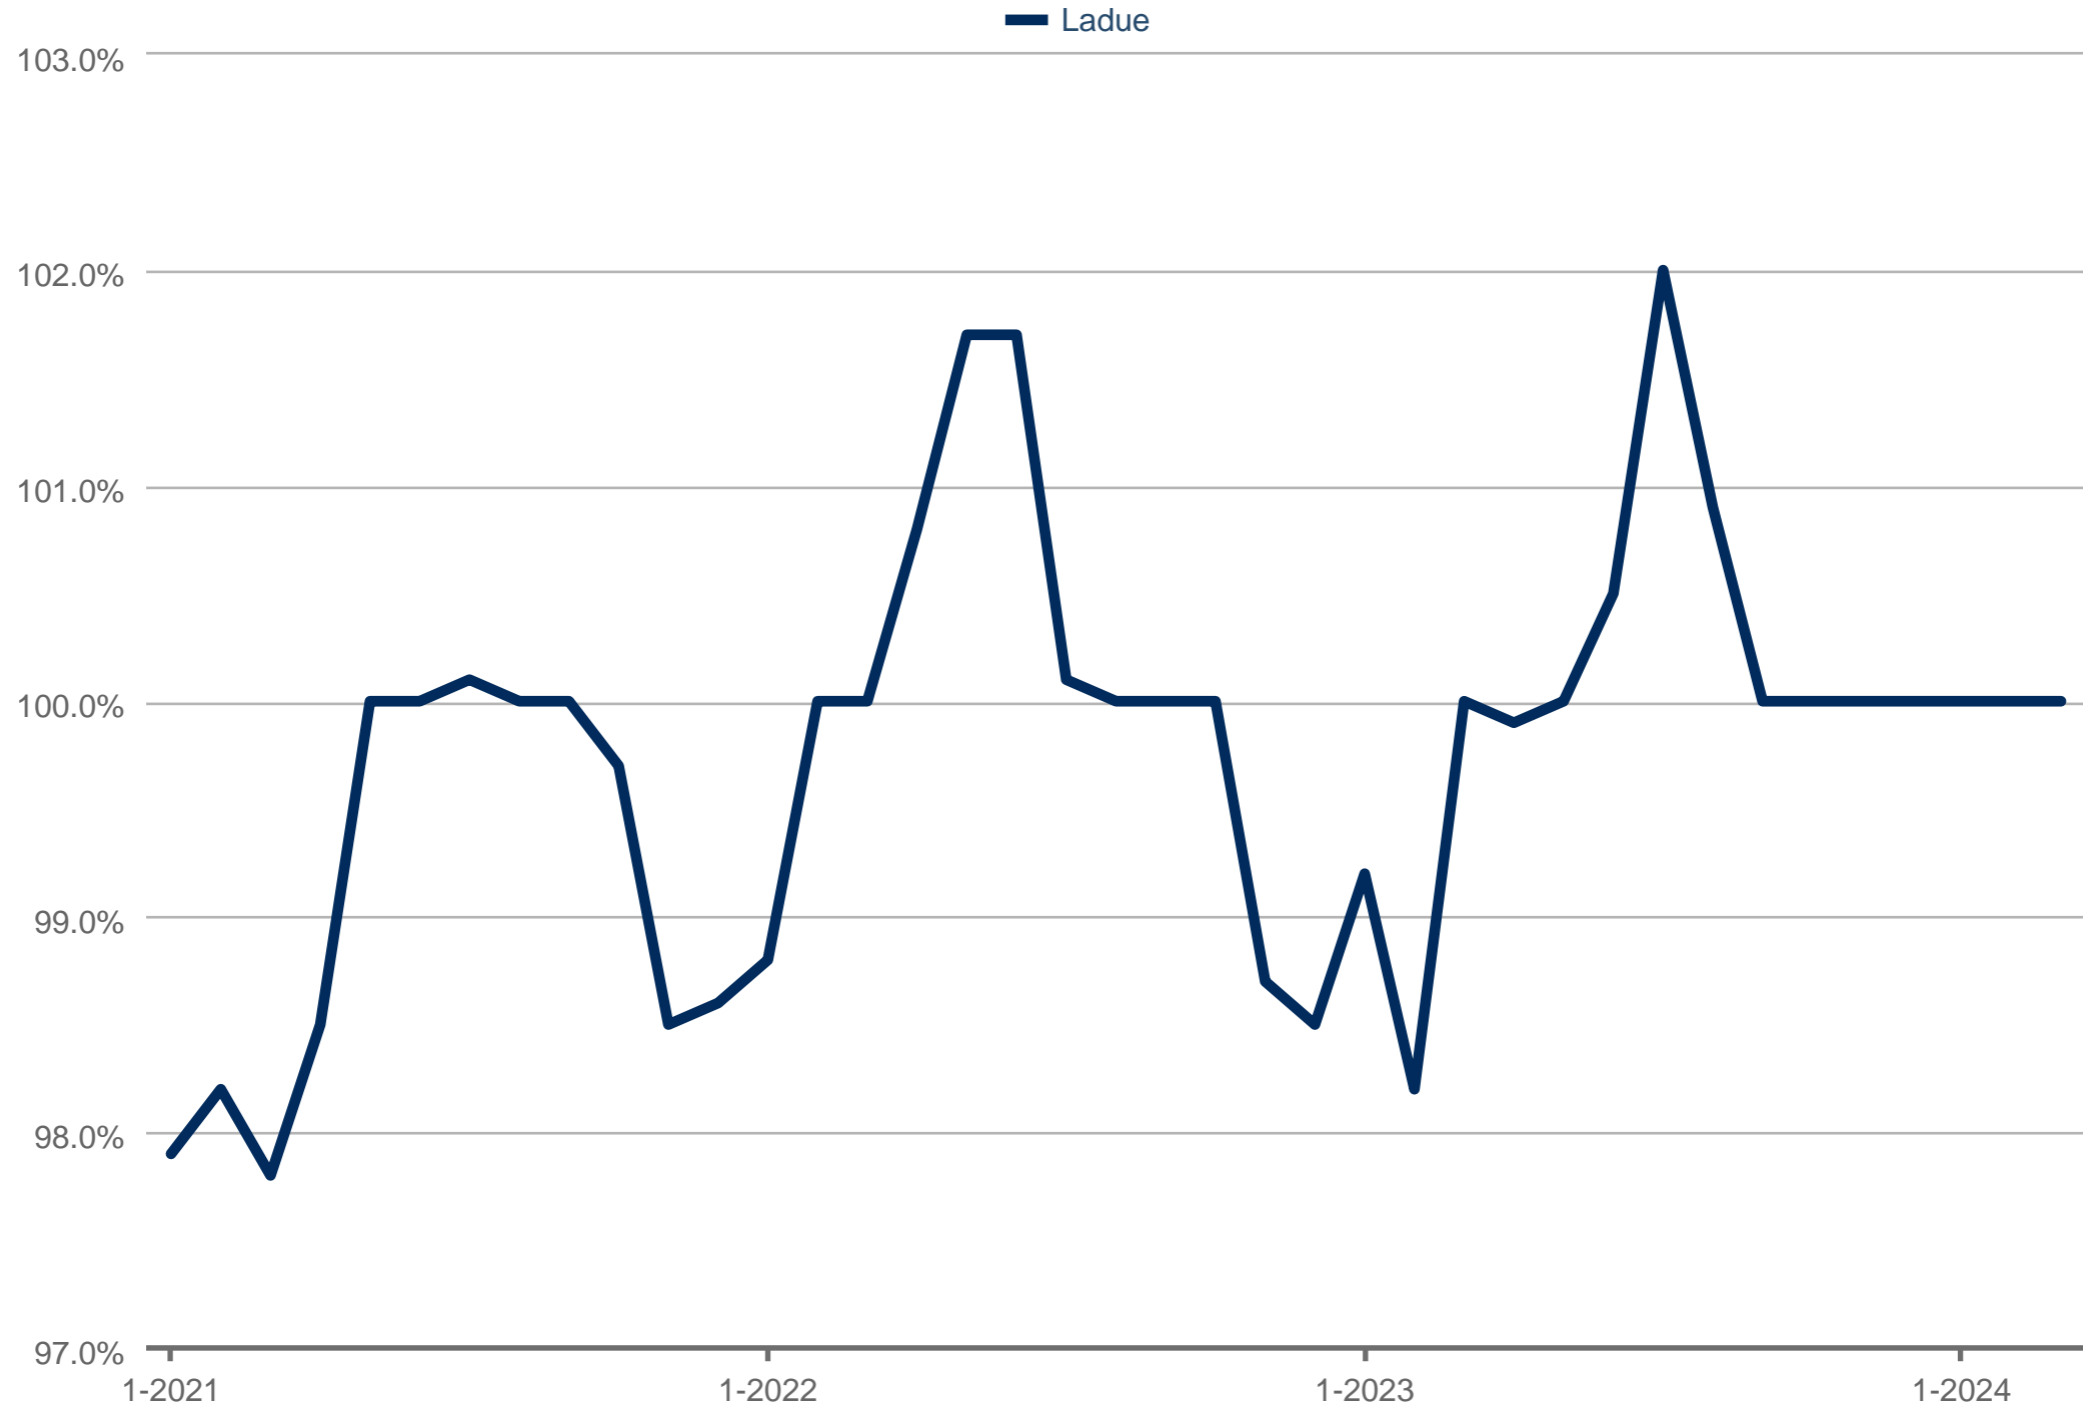

Median Percent of Last List Price

Ladue: Residential

Each data point is three months of activity. Data is from April 26, 2024.

All data from MARIS®. InfoSparks© 2024 ShowingTime.